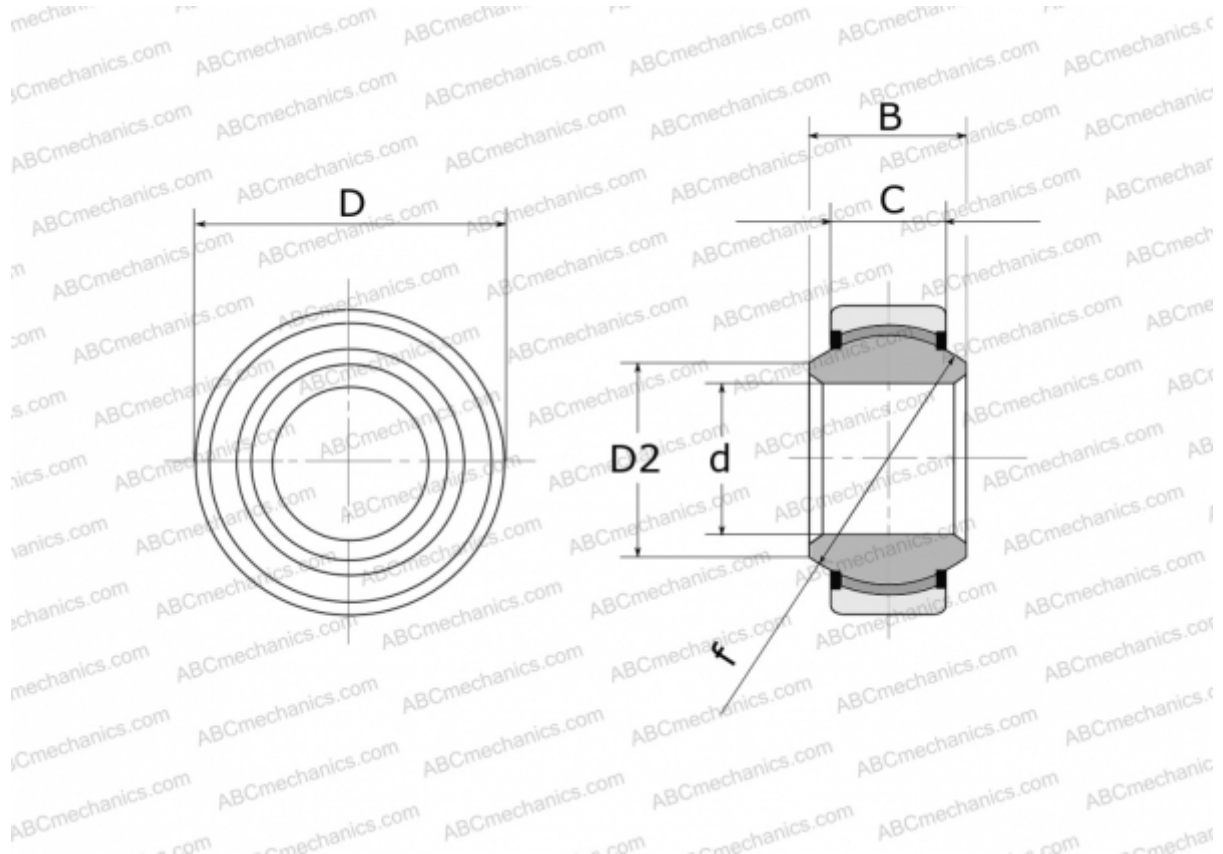

GE 50 EC-2RS FLURO

Spherical plain bearings

TYPE: Plain bearings, Spherical plain bearings and rod ends, Radial spherical plain bearings, Maintenance free, Series GE..EC-2RS (FLURO), contact seals on both side

Technical specification

DIMENSIONS, MM

d	50,000
D	75,000
D2	55,900
B	35,000
f	66,000
C	28,000

WEIGHT, KG 0,562

MANUFACTURER [FLURO](#)