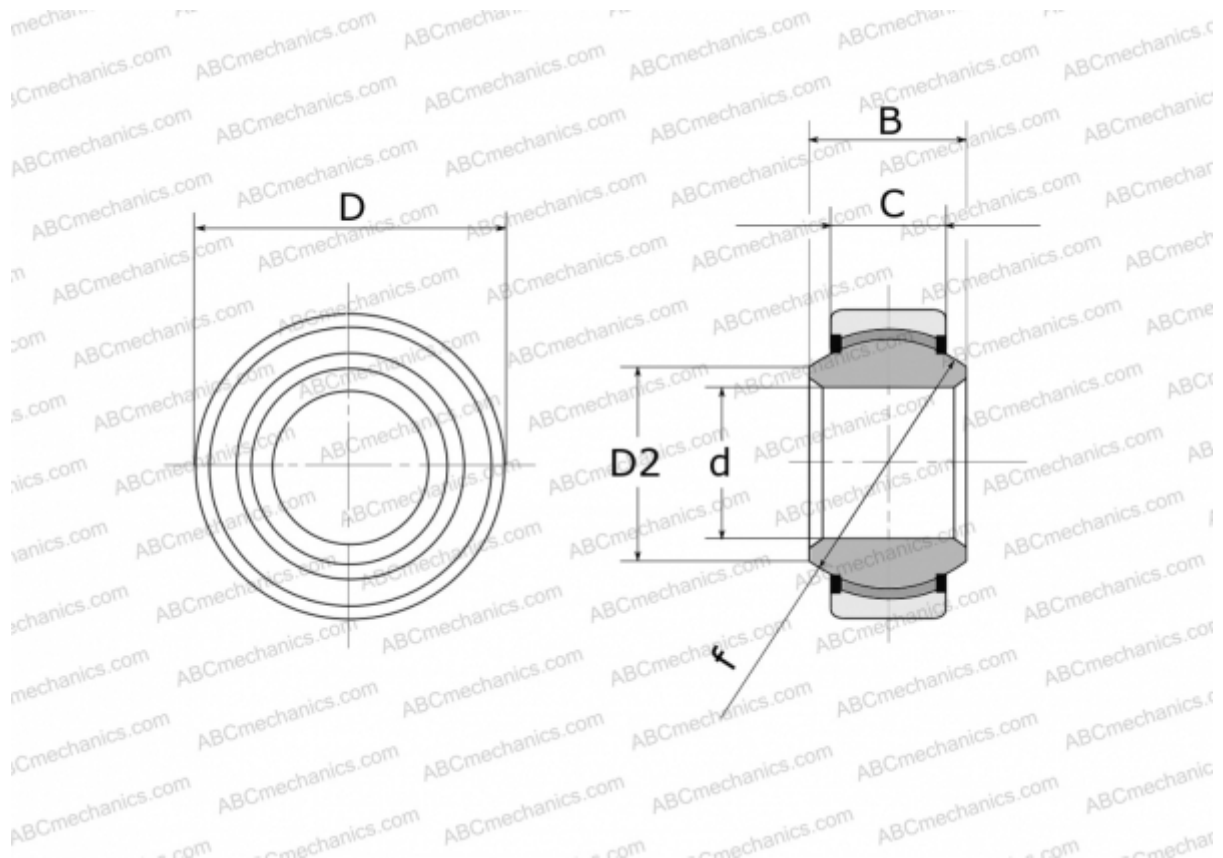

## GE 140 EC-2RS FLURO

Spherical plain bearings

TYPE: Plain bearings, Spherical plain bearings and rod ends, Radial spherical plain bearings, Maintenance free, Series GE..EC-2RS (FLURO), contact seals on both side

### Technical specification

#### DIMENSIONS, MM

d	140,000
D	210,000
D2	155,800
B	90,000
f	180,000
C	70,000

**WEIGHT, KG** 11,200

**MANUFACTURER** [FLURO](#)