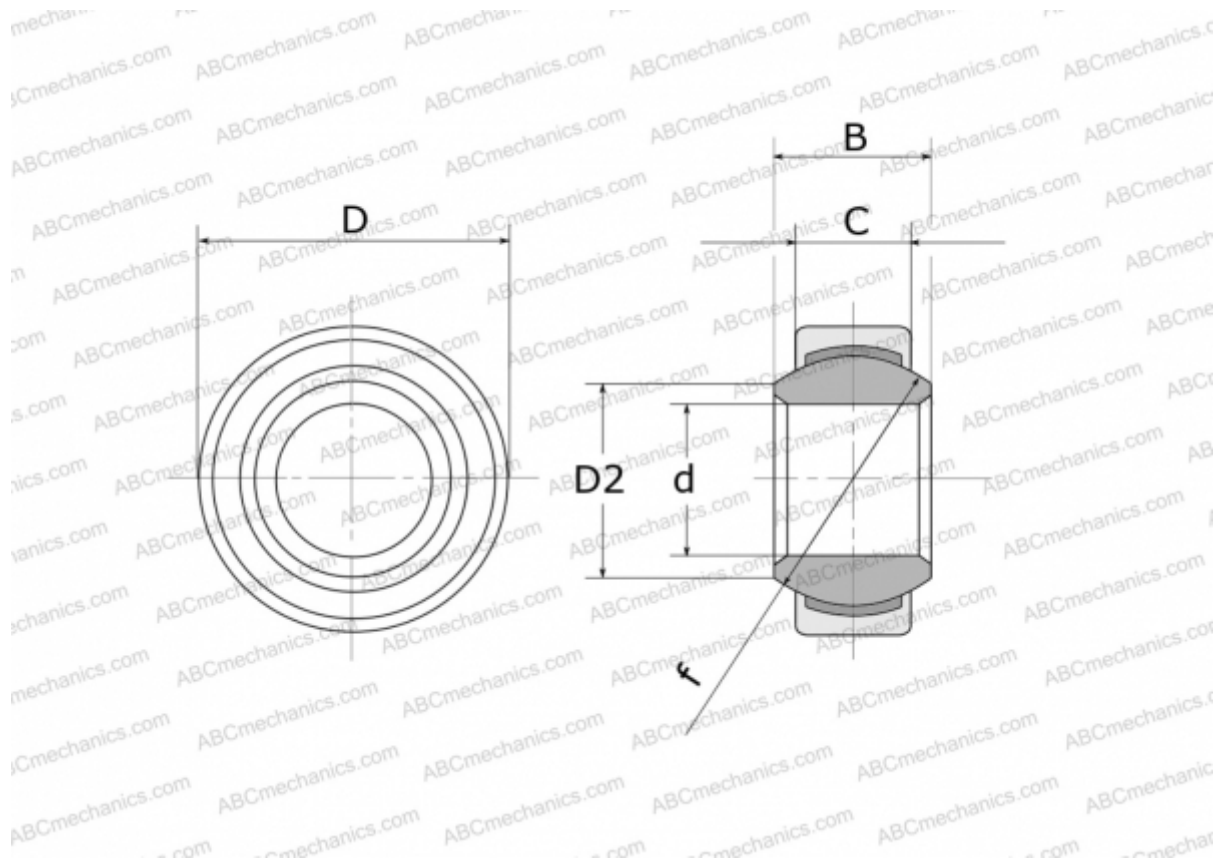

GE 4 FW FLURO

Spherical plain bearings

TYPE: Plain bearings, Spherical plain bearings and rod ends, Radial spherical plain bearings, Maintenance free, Series GE..-FW (FLURO)

Technical specification

DIMENSIONS, MM

d	4,000
D	14,000
D2	7,100
B	7,000
f	10,000
C	4,000

WEIGHT, KG 0,005

MANUFACTURER [FLURO](#)