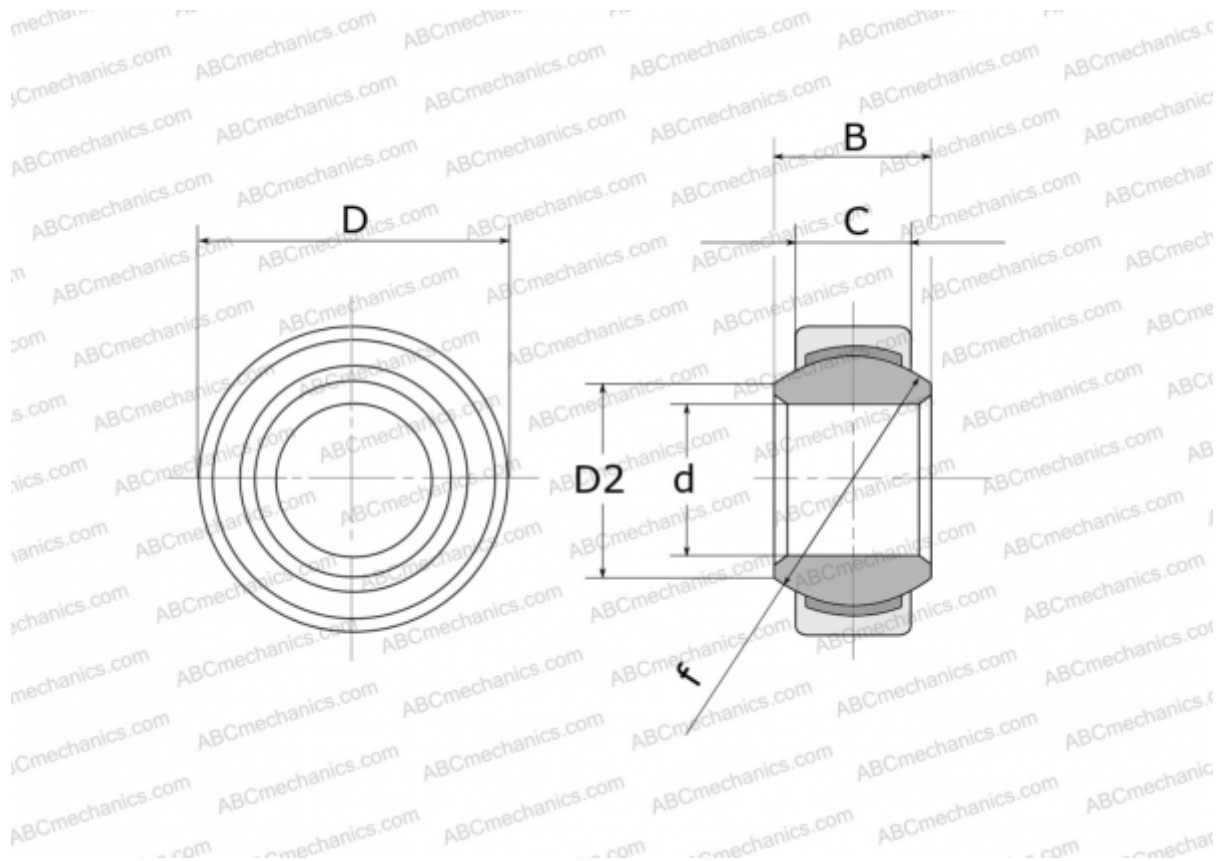

## GE 5 FW FLURO

Spherical plain bearings

TYPE: Plain bearings, Spherical plain bearings and rod ends, Radial spherical plain bearings, Maintenance free, Series GE..-FW (FLURO)

### Technical specification

#### DIMENSIONS, MM

d	5,000
D	16,000
D2	9,300
B	9,000
f	13,000
C	5,000

**WEIGHT, KG** 0,008

**MANUFACTURER** [FLURO](#)