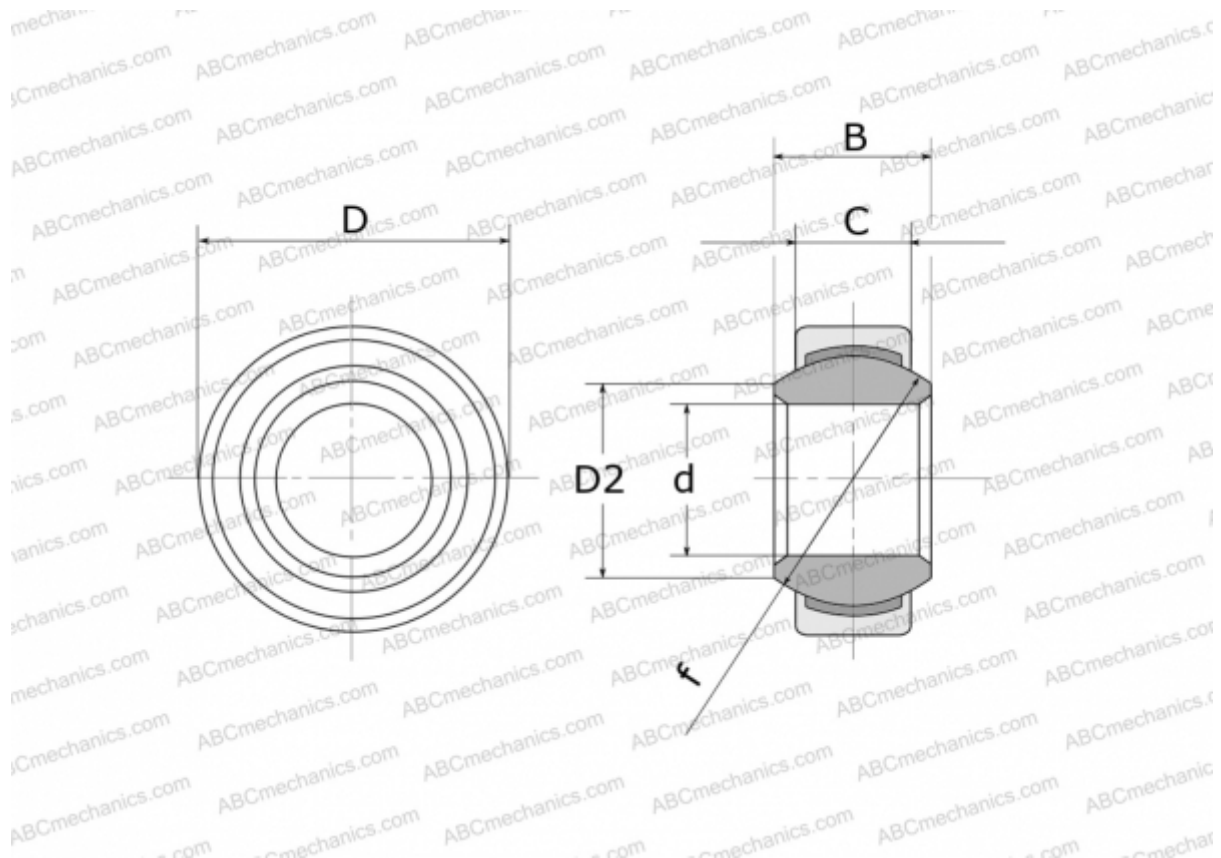

GE 6 FW FLURO

Spherical plain bearings

TYPE: Plain bearings, Spherical plain bearings and rod ends, Radial spherical plain bearings, Maintenance free, Series GE..-FW (FLURO)

Technical specification

DIMENSIONS, MM

d	6,000
D	16,000
D2	9,300
B	9,000
f	13,000
C	5,000

WEIGHT, KG 0,009

MANUFACTURER [FLURO](#)