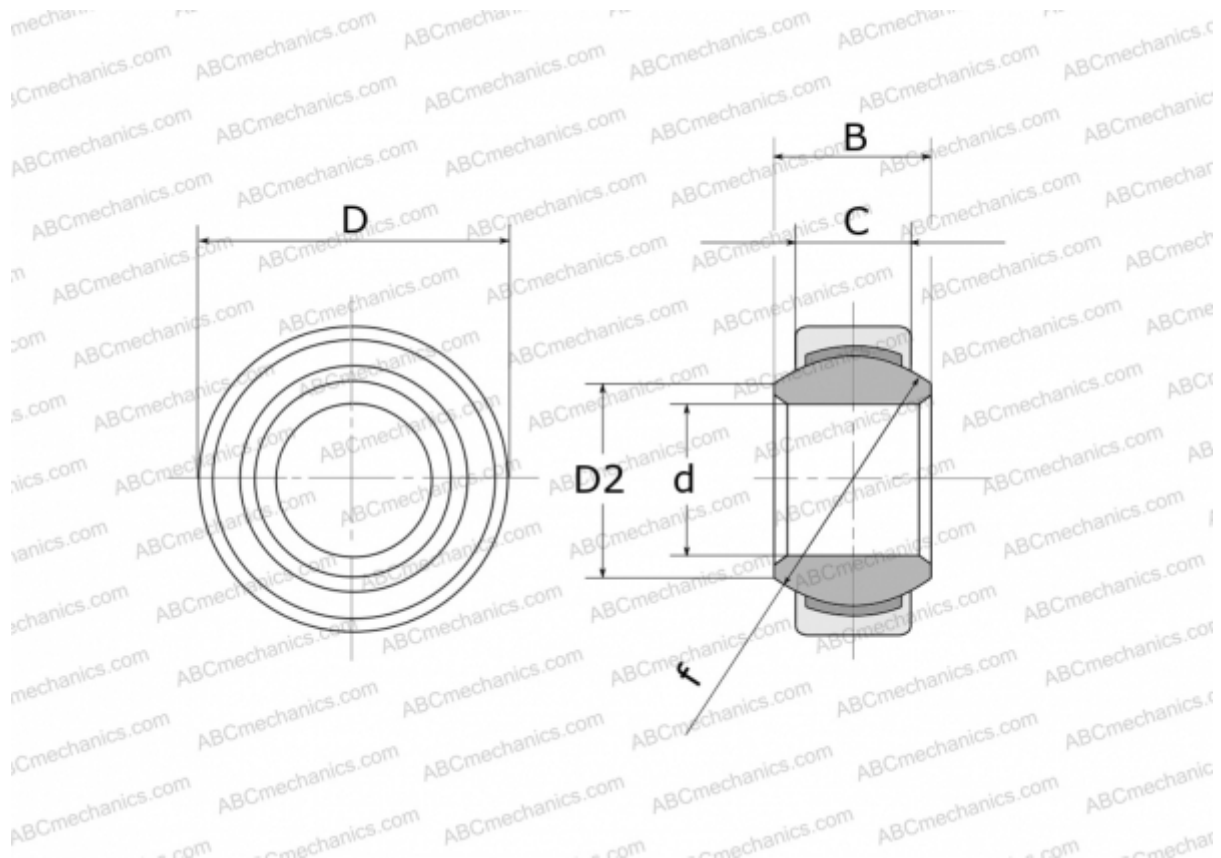

GE 8 FW FLURO

Spherical plain bearings

TYPE: Plain bearings, Spherical plain bearings and rod ends, Radial spherical plain bearings, Maintenance free, Series GE..-FW (FLURO)

Technical specification

DIMENSIONS, MM

d	8,000
D	19,000
D2	11,600
B	11,000
f	16,000
C	6,000

WEIGHT, KG 0,014

MANUFACTURER [FLURO](#)