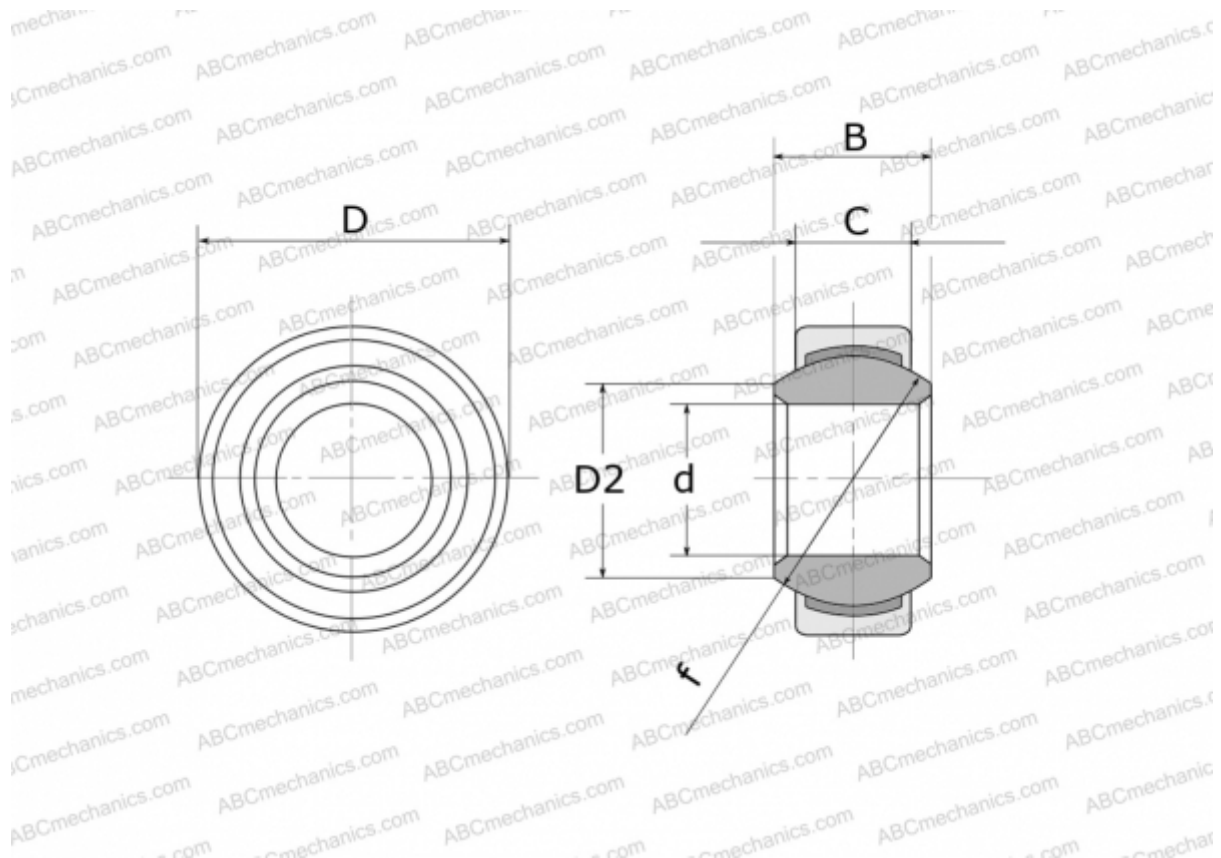

## GE 10 FW FLURO

Spherical plain bearings

TYPE: Plain bearings, Spherical plain bearings and rod ends, Radial spherical plain bearings, Maintenance free, Series GE..-FW (FLURO)

### Technical specification

#### DIMENSIONS, MM

d	10,000
D	22,000
D2	13,400
B	12,000
f	18,000
C	7,000

**WEIGHT, KG** 0,021

**MANUFACTURER** [FLURO](#)