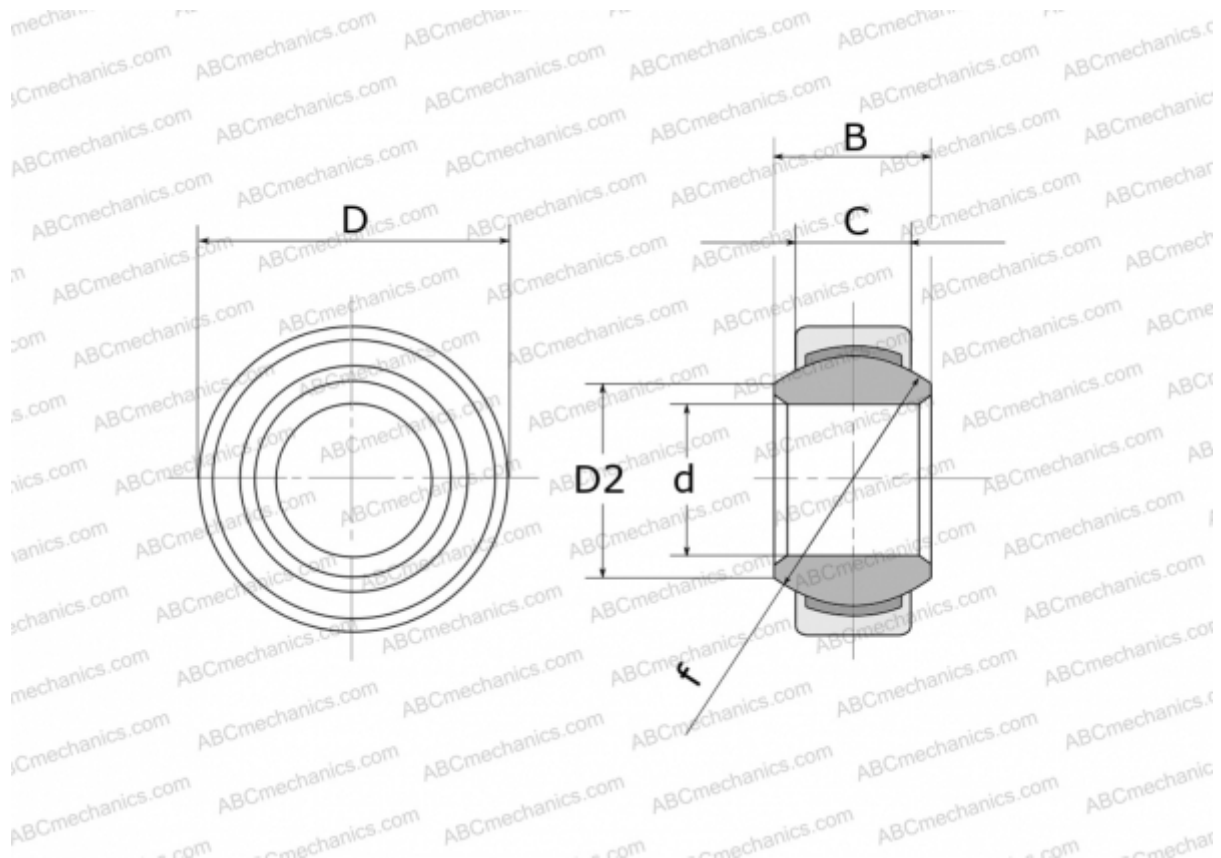

GE 12 FW FLURO

Spherical plain bearings

TYPE: Plain bearings, Spherical plain bearings and rod ends, Radial spherical plain bearings, Maintenance free, Series GE..-FW (FLURO)

Technical specification

DIMENSIONS, MM

d	12,000
D	26,000
D2	16,000
B	15,000
f	22,000
C	9,000

WEIGHT, KG 0,033

MANUFACTURER [FLURO](#)