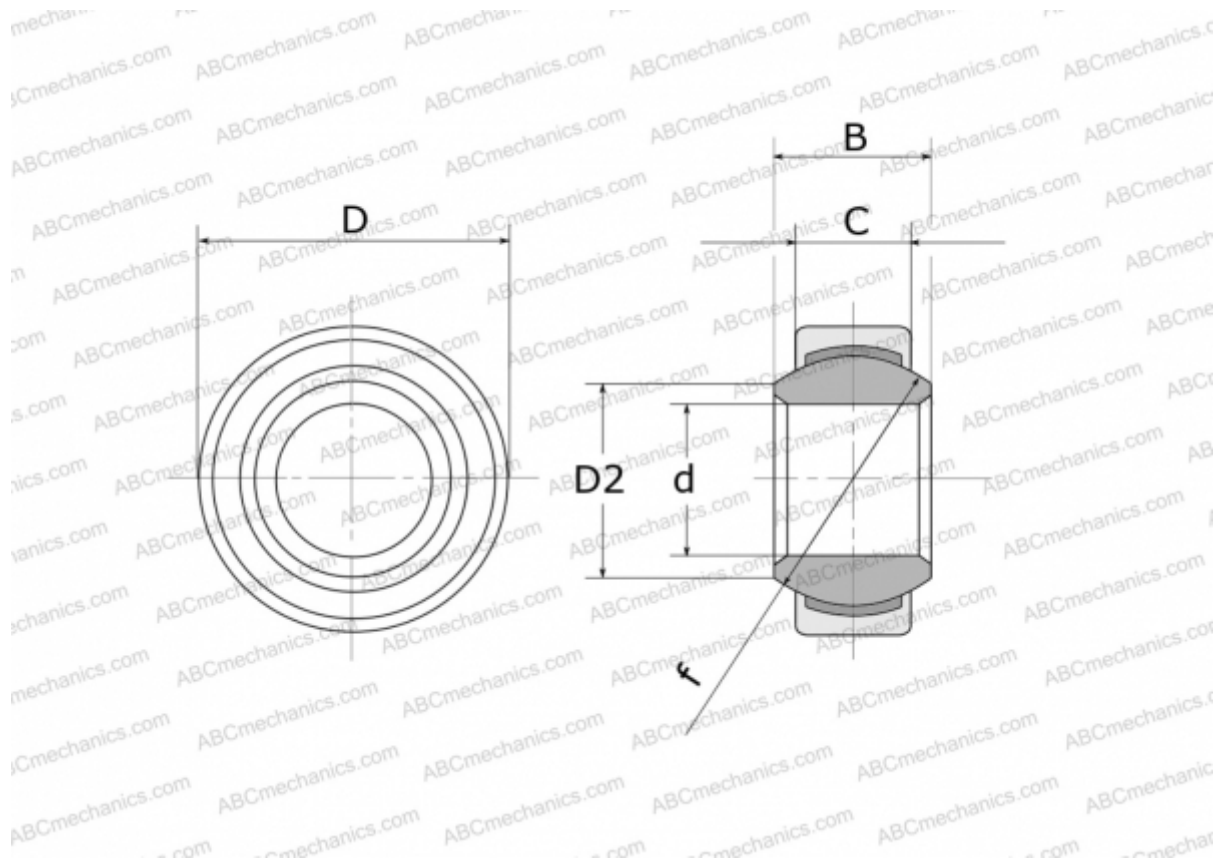

## GE 15 FW FLURO

Spherical plain bearings

TYPE: Plain bearings, Spherical plain bearings and rod ends, Radial spherical plain bearings, Maintenance free, Series GE..-FW (FLURO)

### Technical specification

#### DIMENSIONS, MM

d	15,000
D	30,000
D2	19,200
B	16,000
f	25,000
C	10,000

**WEIGHT, KG** 0,049

**MANUFACTURER** [FLURO](#)