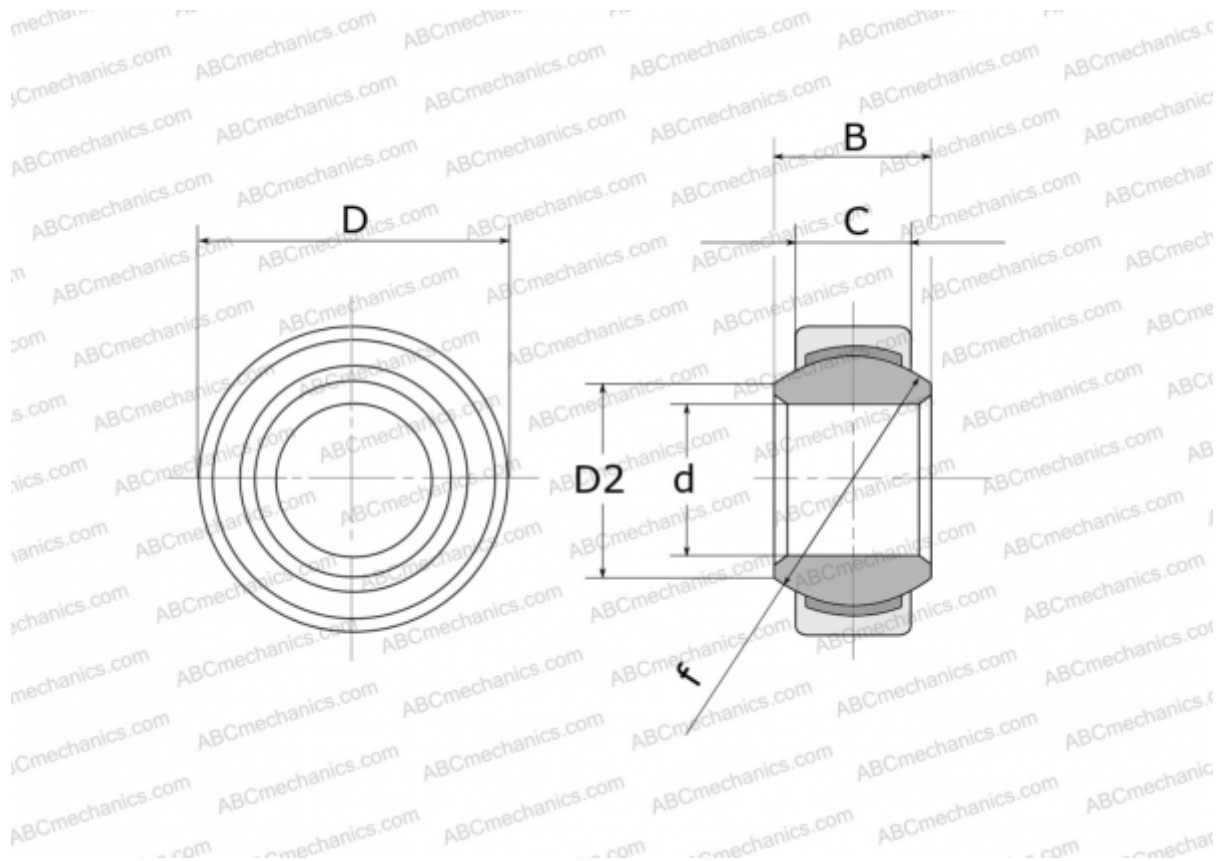

GE 17 FW FLURO

Spherical plain bearings

TYPE: Plain bearings, Spherical plain bearings and rod ends, Radial spherical plain bearings, Maintenance free, Series GE..-FW (FLURO)

Technical specification

DIMENSIONS, MM

d	17,000
D	35,000
D2	21,000
B	20,000
f	29,000
C	12,000

WEIGHT, KG 0,083

MANUFACTURER [FLURO](#)