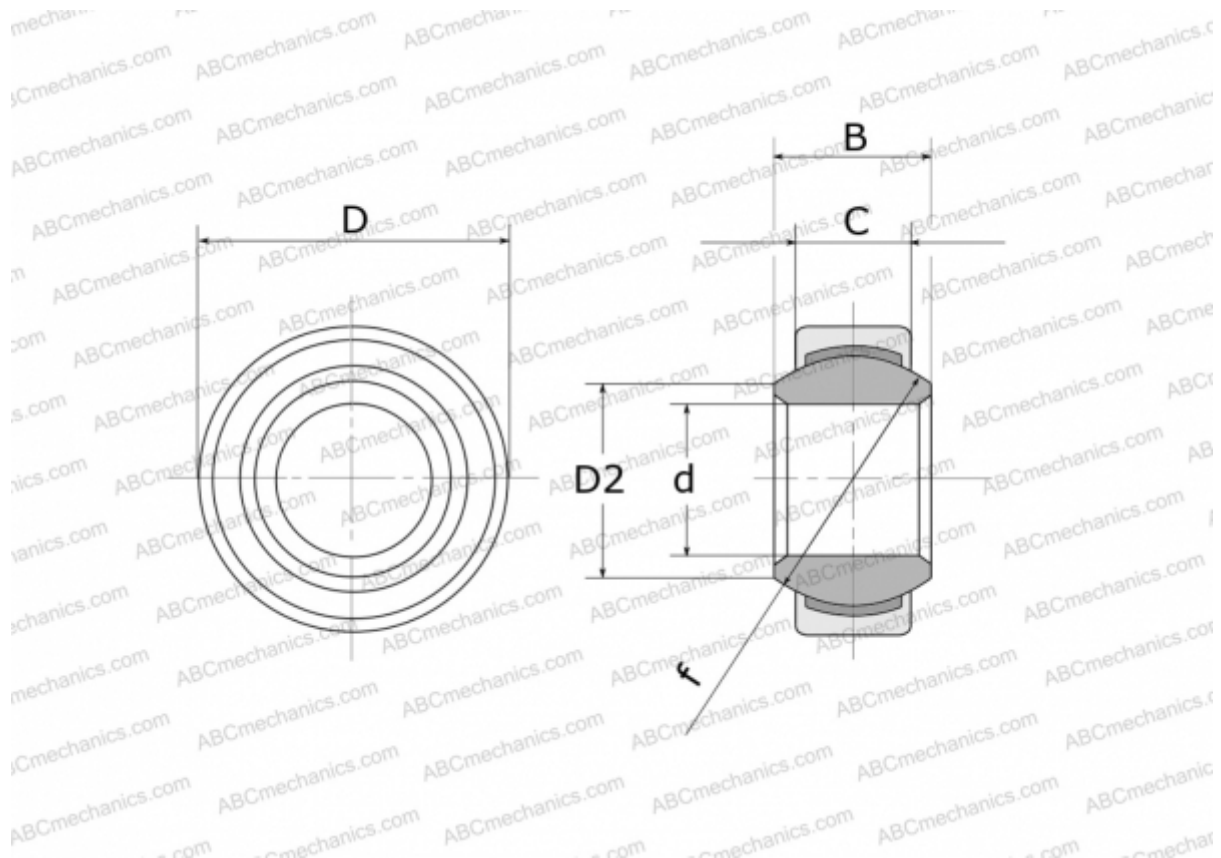

GE 20 FW FLURO

Spherical plain bearings

TYPE: Plain bearings, Spherical plain bearings and rod ends, Radial spherical plain bearings, Maintenance free, Series GE..-FW (FLURO)

Technical specification

DIMENSIONS, MM

d	20,000
D	42,000
D2	25,200
B	25,000
f	35,500
C	16,000

WEIGHT, KG 0,153

MANUFACTURER [FLURO](#)