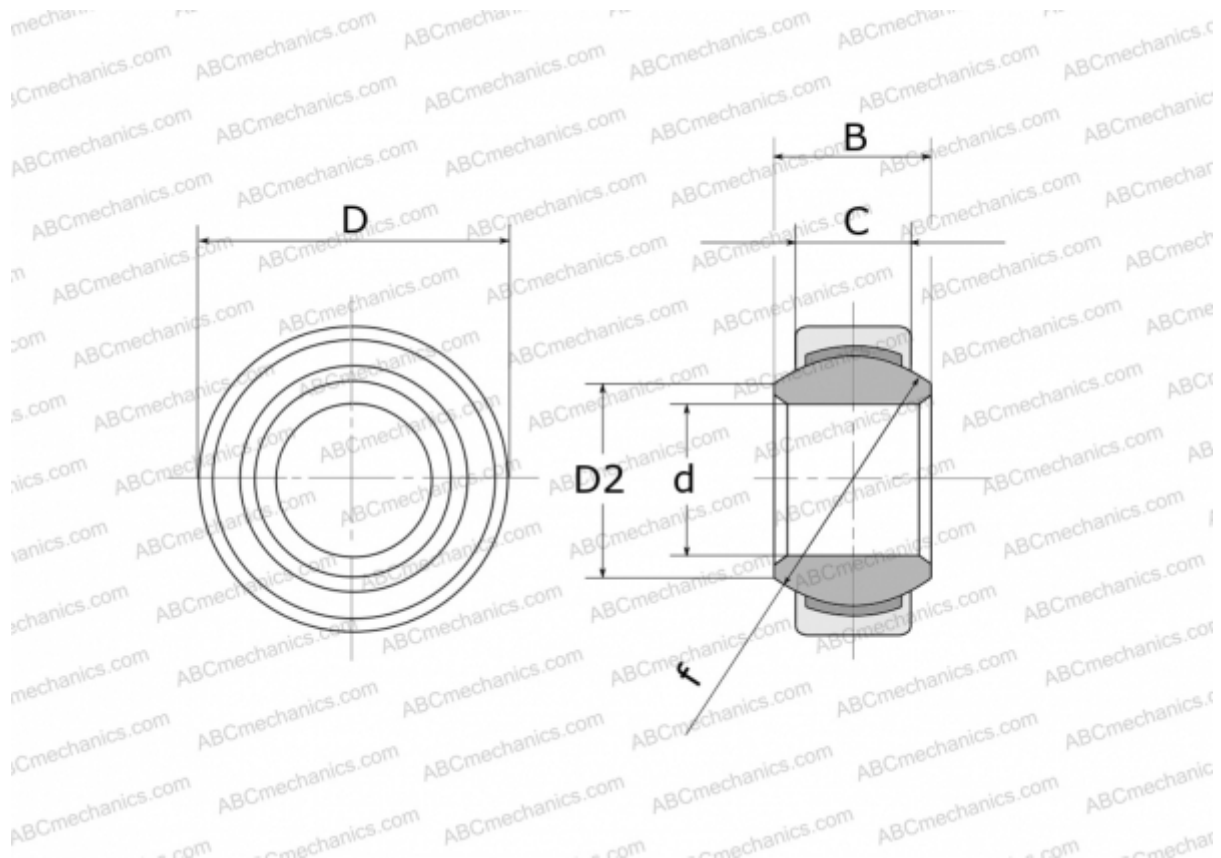

GE 25 FW FLURO

Spherical plain bearings

TYPE: Plain bearings, Spherical plain bearings and rod ends, Radial spherical plain bearings, Maintenance free, Series GE..-FW (FLURO)

Technical specification

DIMENSIONS, MM

d	25,000
D	47,000
D2	29,500
B	28,000
f	40,700
C	18,000

WEIGHT, KG 0,203

MANUFACTURER [FLURO](#)