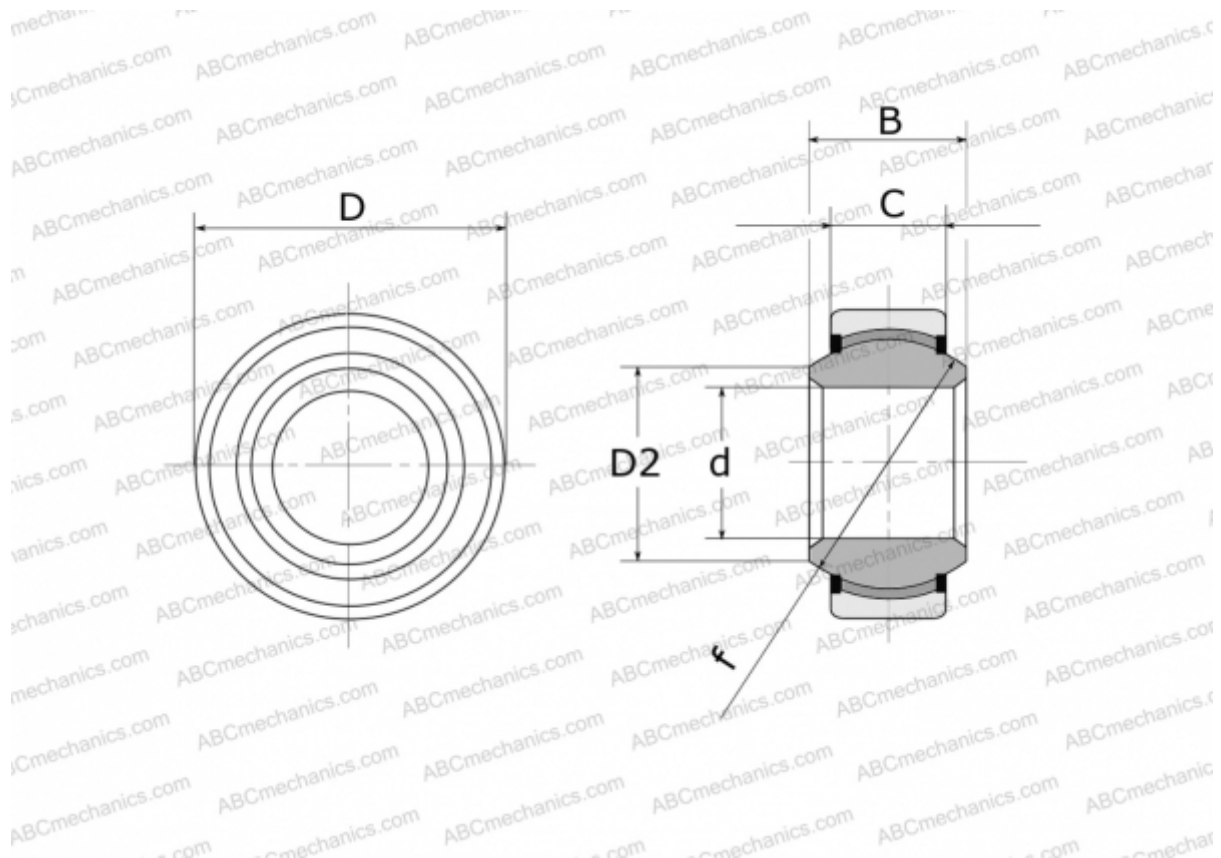

## GE 15 FW-2RS FLURO

Spherical plain bearings

TYPE: Plain bearings, Spherical plain bearings and rod ends, Radial spherical plain bearings, Maintenance free, Series GE..-FW-2RS (FLURO), contact seals on both side

### Technical specification

#### DIMENSIONS, MM

|    |        |
|----|--------|
| d  | 15,000 |
| D  | 30,000 |
| D2 | 19,200 |
| B  | 16,000 |
| f  | 25,000 |
| C  | 10,000 |

**WEIGHT, KG** 0,049

**MANUFACTURER** [FLURO](#)