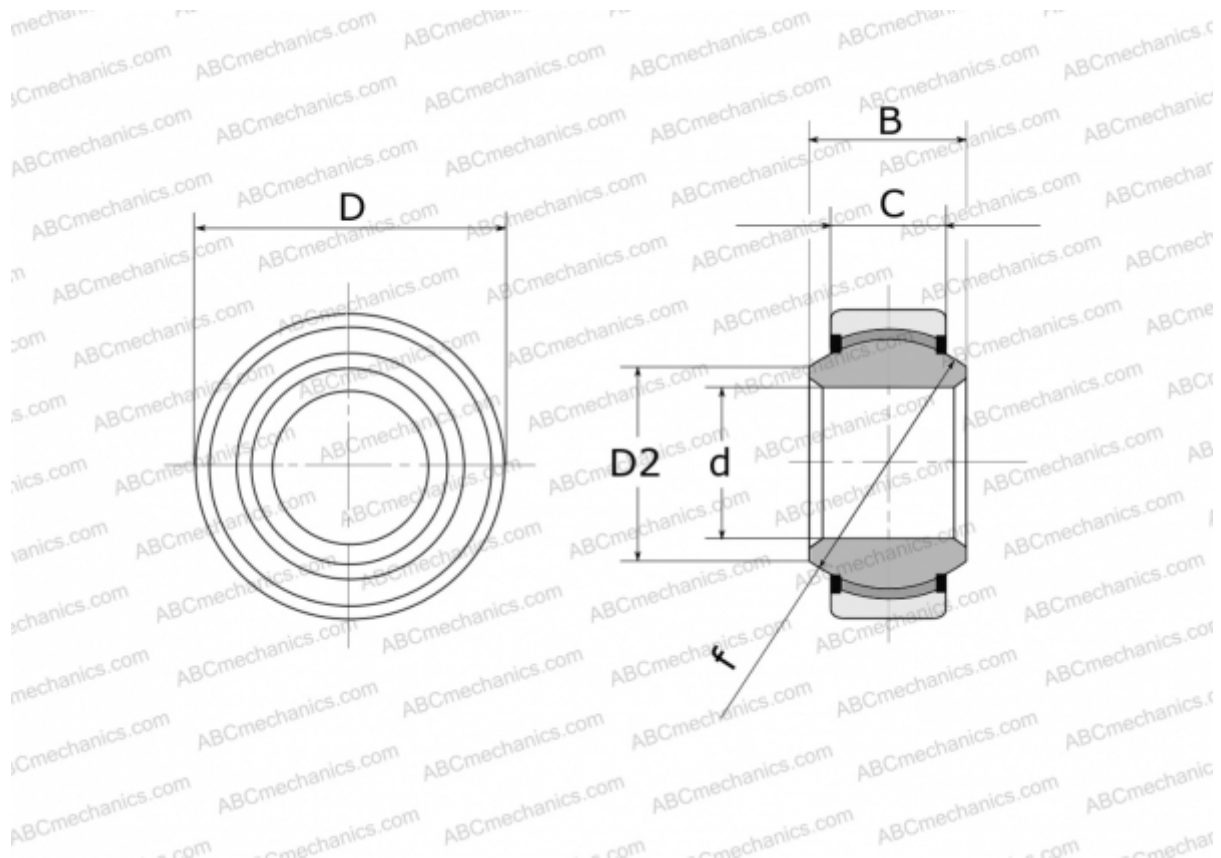

## GE 30 FW-2RS FLURO

Spherical plain bearings

TYPE: Plain bearings, Spherical plain bearings and rod ends, Radial spherical plain bearings, Maintenance free, Series GE..-FW-2RS (FLURO), contact seals on both side

### Technical specification

#### DIMENSIONS, MM

d	30,000
D	55,000
D2	34,400
B	32,000
f	47,000
C	20,000

**WEIGHT, KG** 0,304

**MANUFACTURER** [FLURO](#)