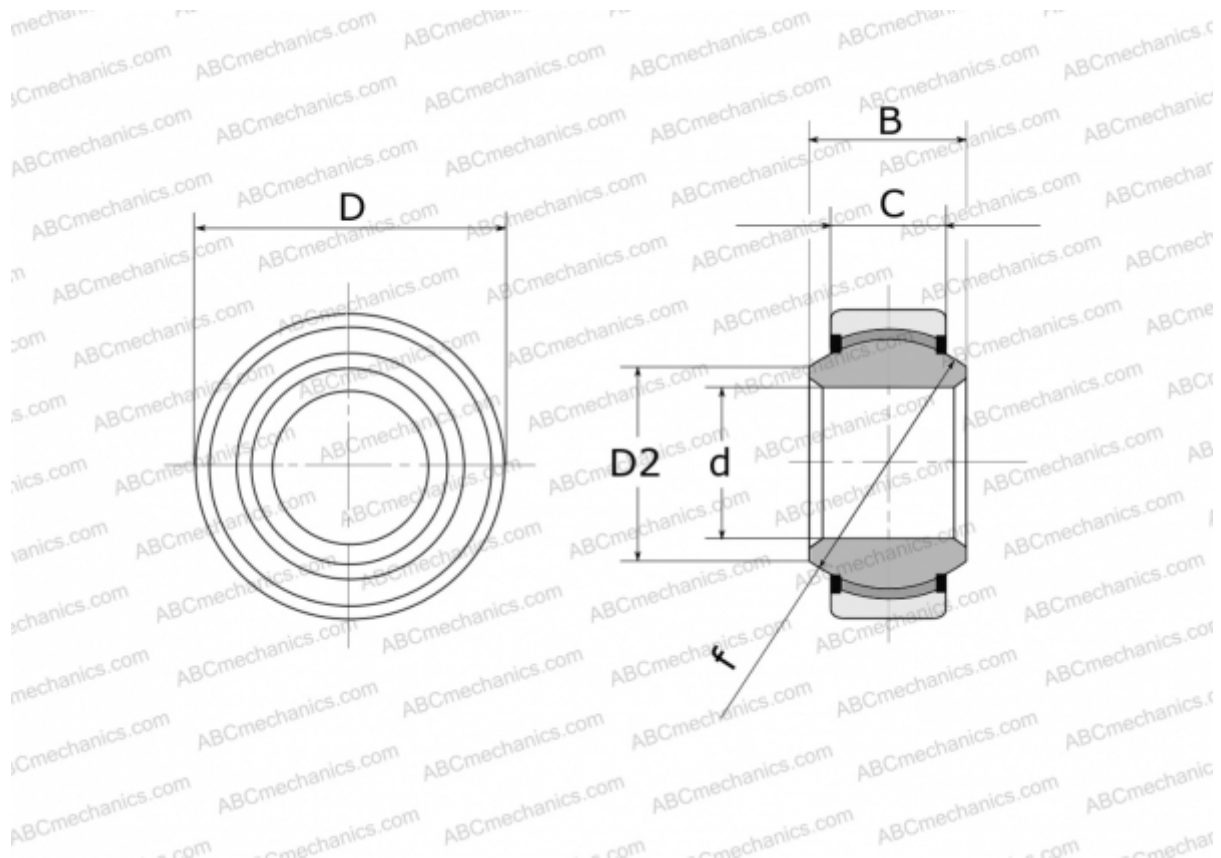

## GE 45 FW-2RS FLURO

Spherical plain bearings

TYPE: Plain bearings, Spherical plain bearings and rod ends, Radial spherical plain bearings, Maintenance free, Series GE..-FW-2RS (FLURO), contact seals on both side

### Technical specification

#### DIMENSIONS, MM

d	45,000
D	75,000
D2	50,000
B	43,000
f	66,000
C	28,000

**WEIGHT, KG** 0,713

**MANUFACTURER** [FLURO](#)