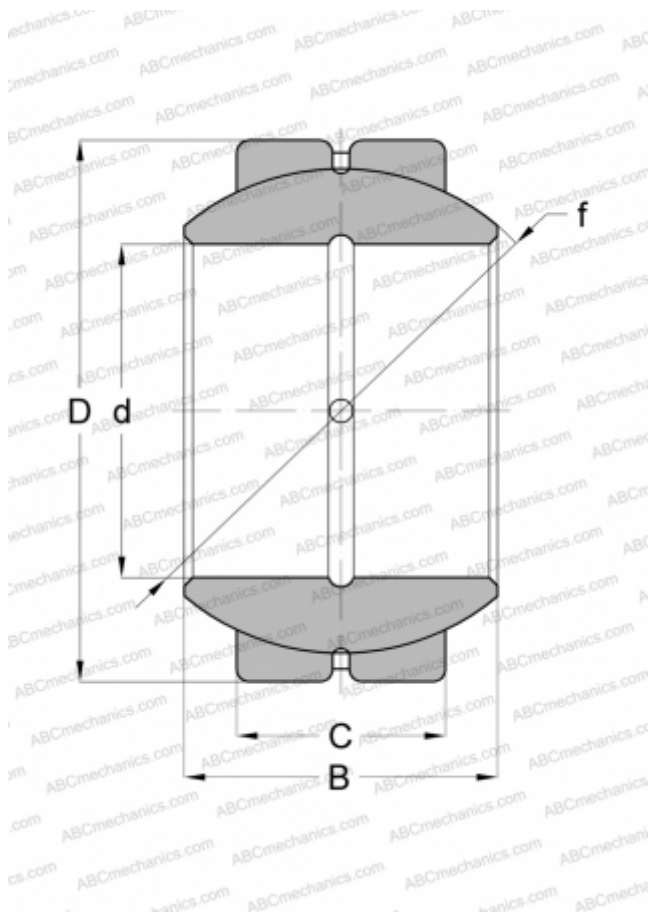

GE 6 PB ELGES

Spherical plain bearings

TYPE: Plain bearings, Spherical plain bearings and rod ends, Radial spherical plain bearings, Requiring maintenance, Series GE...PB (INA)

Technical specification

DIMENSIONS, MM

d	6,000
D	16,000
B	9,000
f	12,700
C	6,750

WEIGHT, KG

0,010

MANUFACTURER

[ELGES](#)