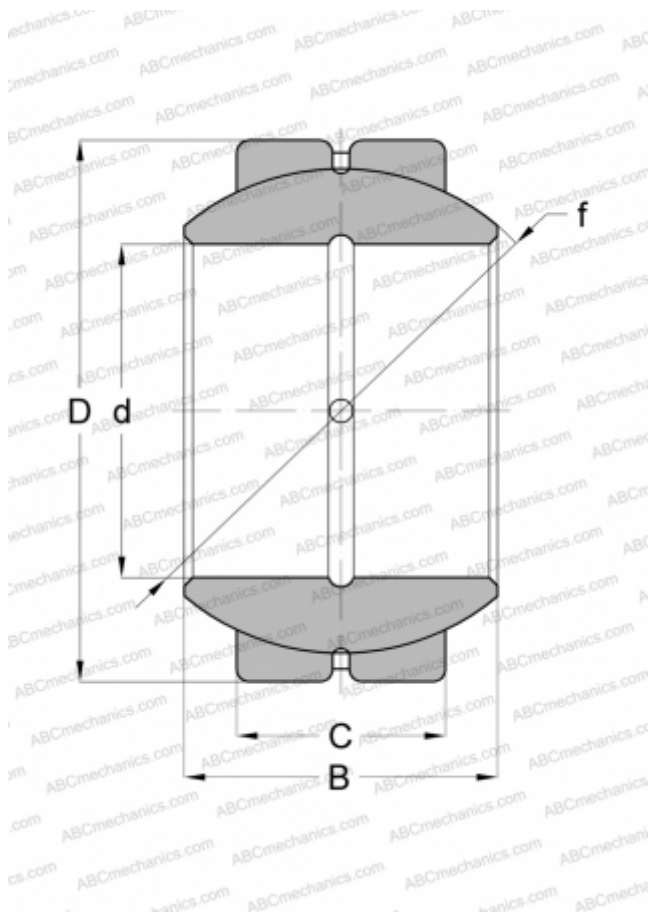

GE 20 PB ELGES

Spherical plain bearings

TYPE: Plain bearings, Spherical plain bearings and rod ends, Radial spherical plain bearings, Requiring maintenance, Series GE...PB (INA)

Technical specification

DIMENSIONS, MM

d	20,000
D	40,000
B	25,000
f	34,925
C	18,000

WEIGHT, KG

0,150

MANUFACTURER

[ELGES](#)