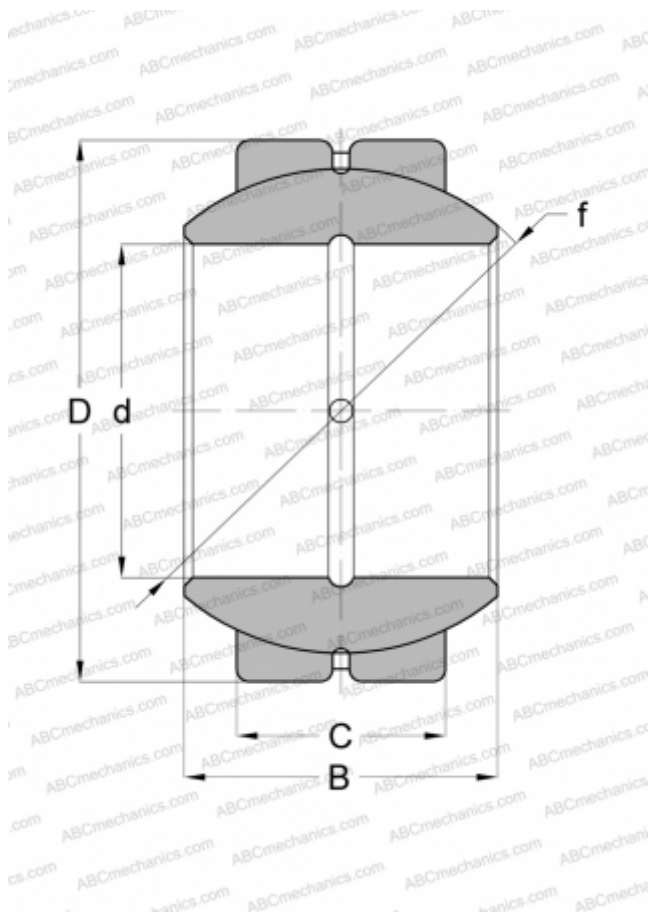

## GE 22 PB ELGES

Spherical plain bearings

TYPE: Plain bearings, Spherical plain bearings and rod ends, Radial spherical plain bearings, Requiring maintenance, Series GE...PB (INA)

### Technical specification

#### DIMENSIONS, MM

d	22,000
D	42,000
B	28,000
f	38,100
C	20,000

#### WEIGHT, KG

0,180