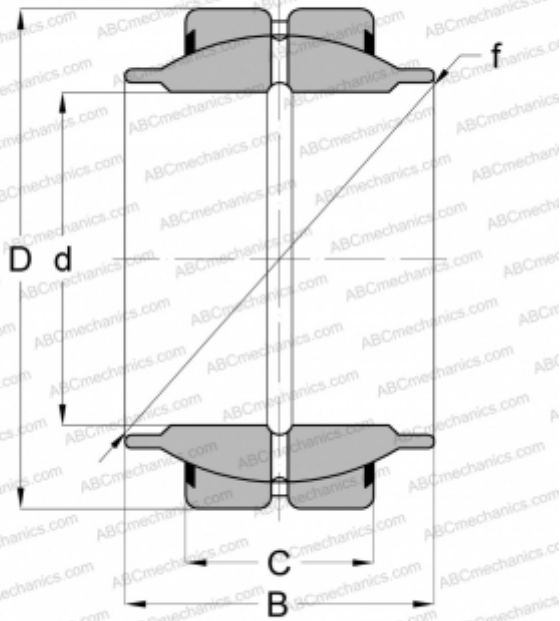

GEM 25 ES-2RS SKF

Spherical plain bearings

TYPE: Plain bearings, Spherical plain bearings and rod ends, Radial spherical plain bearings, Requiring maintenance, Series GEM..ES, contact seals on both side

Technical specification

DIMENSIONS, MM

d	25,000
D	42,000
B	29,000
C	16,000

WEIGHT, KG

0,132

MANUFACTURER

[SKF](#)

INTERCHANGE