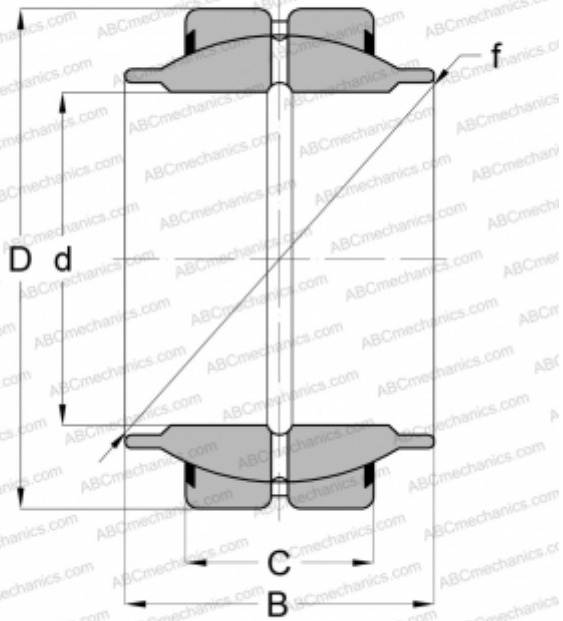

GEM 50 ES-2RS SKF

Spherical plain bearings

TYPE: Plain bearings, Spherical plain bearings and rod ends, Radial spherical plain bearings, Requiring maintenance, Series GEM..ES, contact seals on both side

Technical specification

DIMENSIONS, MM

d	50,000
D	75,000
B	43,000
C	28,000

WEIGHT, KG

0,590

MANUFACTURER

[SKF](#)

INTERCHANGE