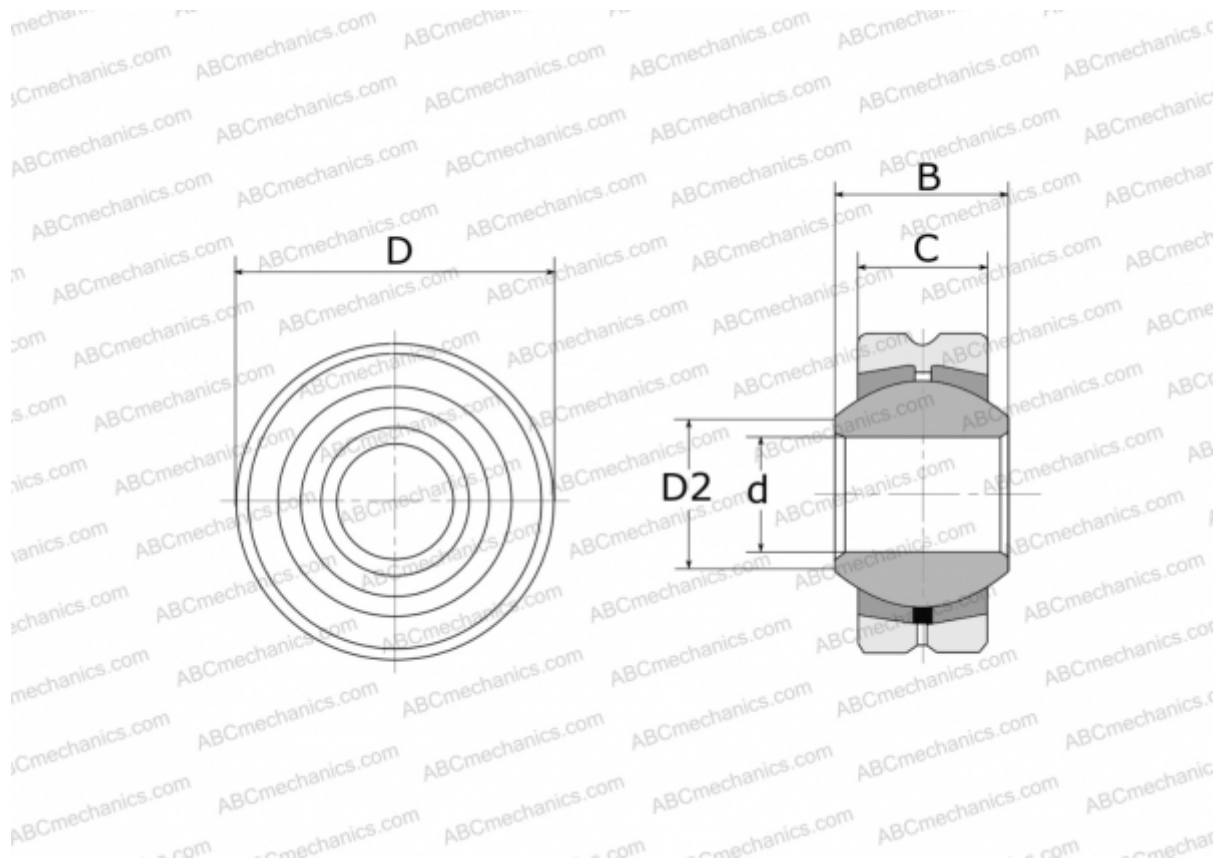

GL 5 FLURO

Spherical plain bearings

TYPE: Plain bearings, Spherical plain bearings and rod ends, Radial spherical plain bearings, Requiring maintenance, Series GL (FLURO)

Technical specification

DIMENSIONS, MM

d	5,000
D	16,000
D2	7,700
B	8,000
C	6,000

WEIGHT, KG 0,008

MANUFACTURER [FLURO](#)