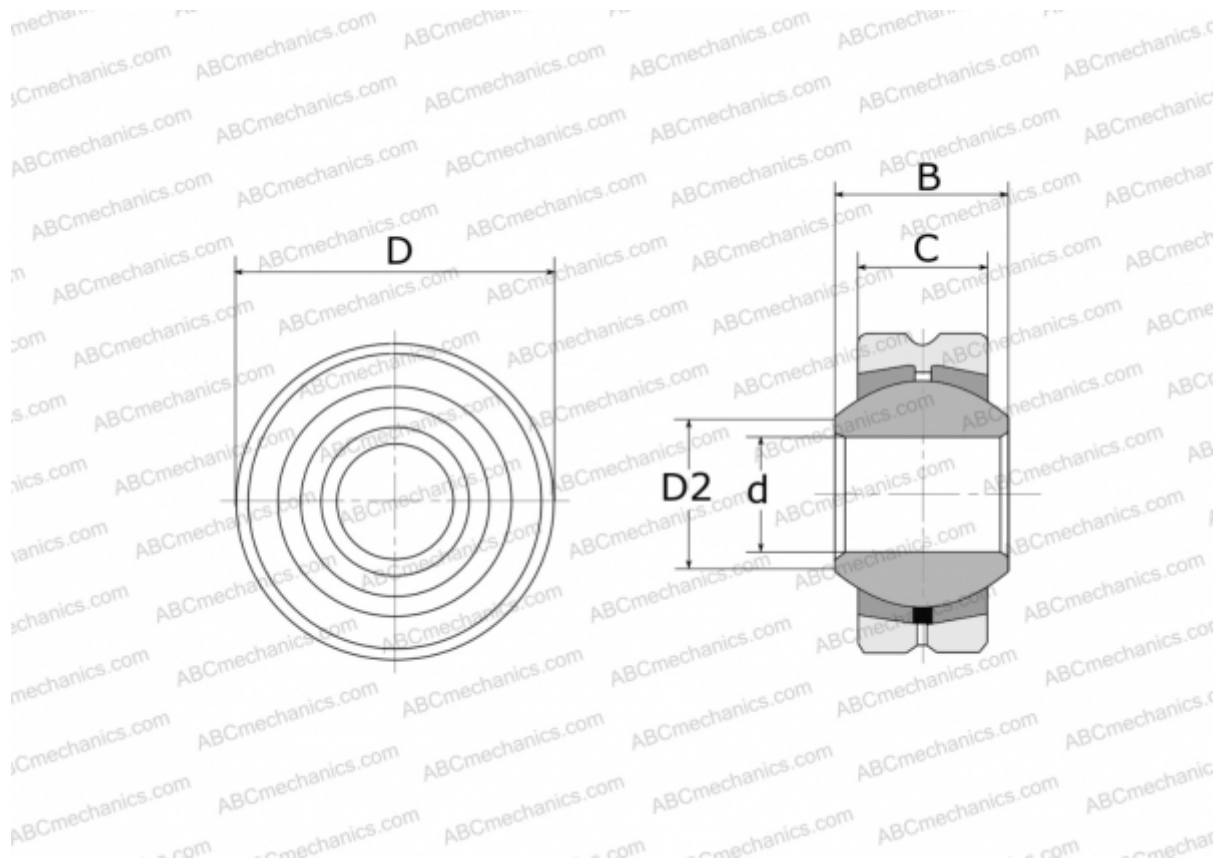

## GL 8 FLURO

Spherical plain bearings

TYPE: Plain bearings, Spherical plain bearings and rod ends, Radial spherical plain bearings, Requiring maintenance, Series GL (FLURO)

### Technical specification

#### DIMENSIONS, MM

d	8,000
D	22,000
D2	10,400
B	12,000
C	9,000

**WEIGHT, KG** 0,023

**MANUFACTURER** [FLURO](#)