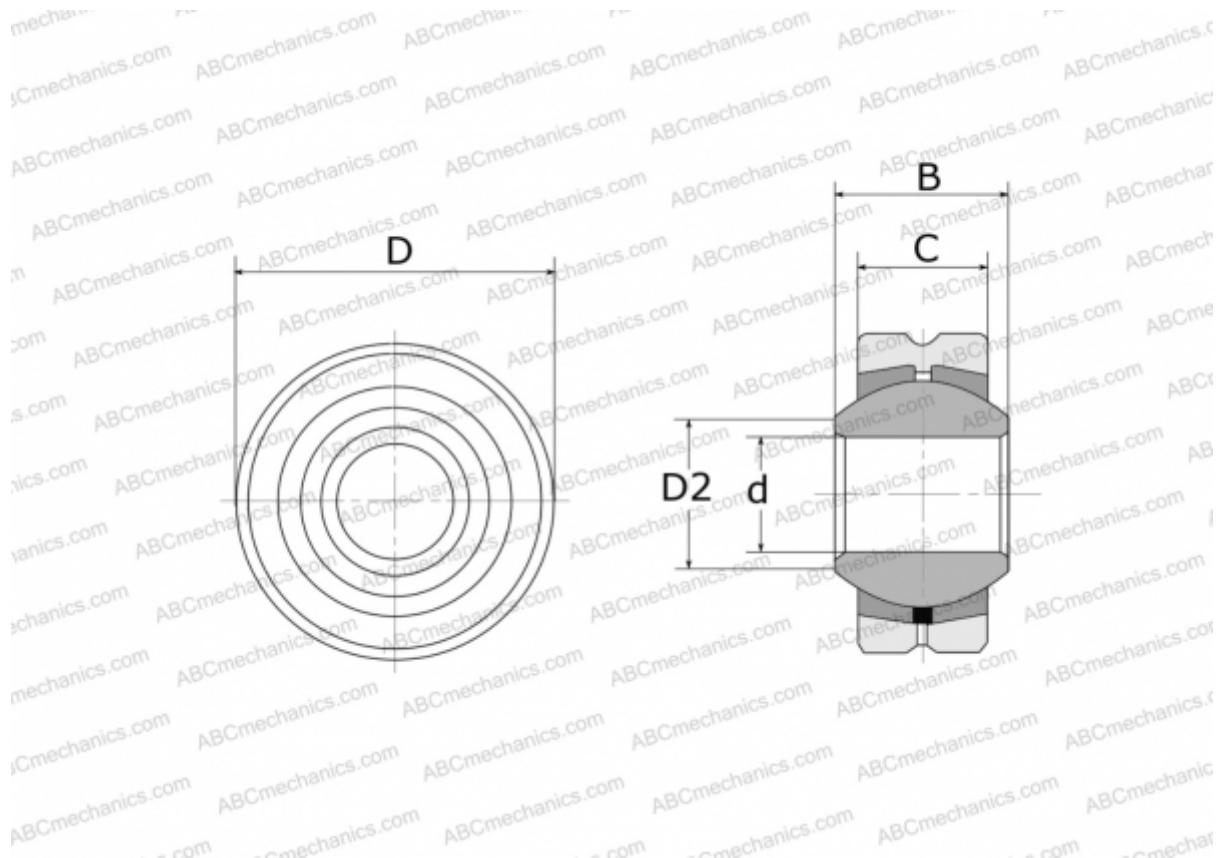

## GL 12 FLURO

Spherical plain bearings

TYPE: Plain bearings, Spherical plain bearings and rod ends, Radial spherical plain bearings, Requiring maintenance, Series GL (FLURO)

### Technical specification

#### DIMENSIONS, MM

d	12,000
D	30,000
D2	15,400
B	16,000
C	12,000

**WEIGHT, KG** 0,058

**MANUFACTURER** [FLURO](#)