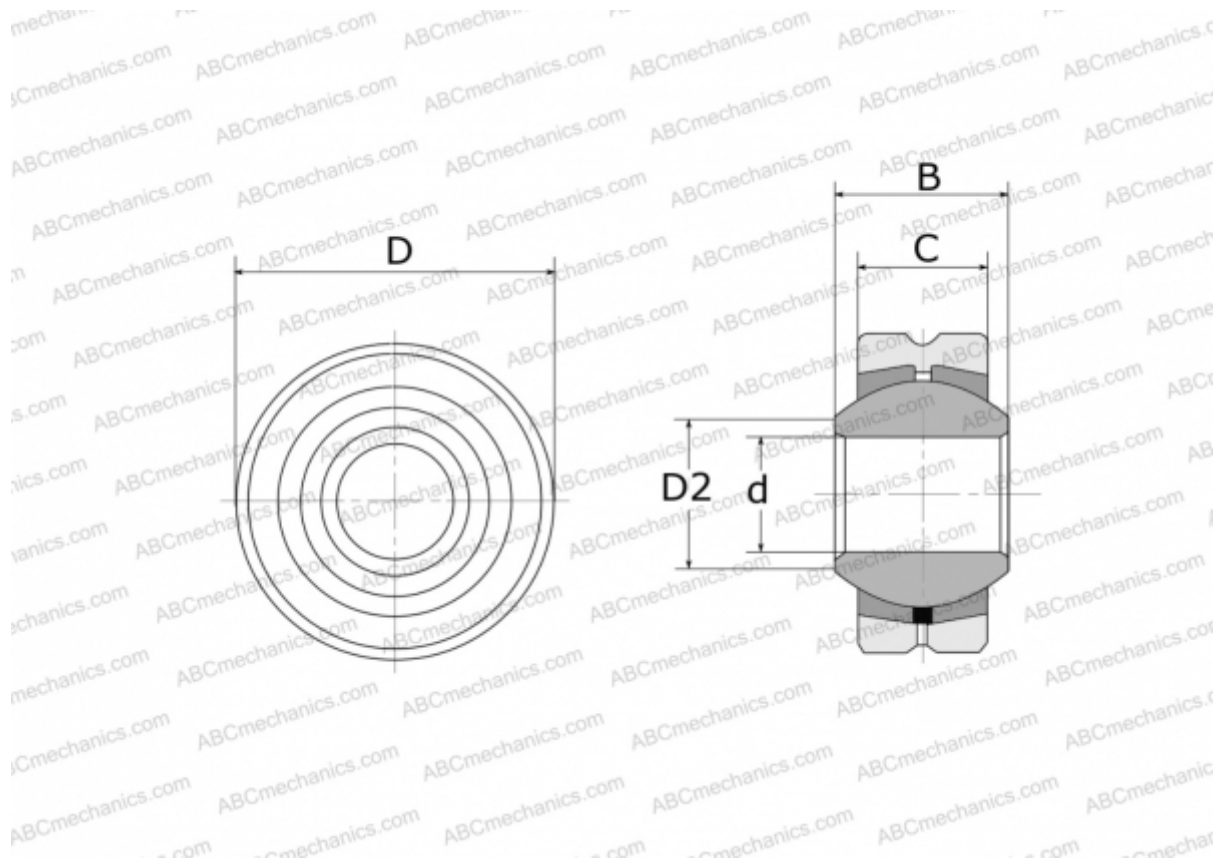

GL 14 FLURO

Spherical plain bearings

TYPE: Plain bearings, Spherical plain bearings and rod ends, Radial spherical plain bearings, Requiring maintenance, Series GL (FLURO)

Technical specification

DIMENSIONS, MM

| | |
|----|--------|
| d | 14,000 |
| D | 34,000 |
| D2 | 16,800 |
| B | 19,000 |
| C | 13,500 |

WEIGHT, KG 0,083

MANUFACTURER [FLURO](#)