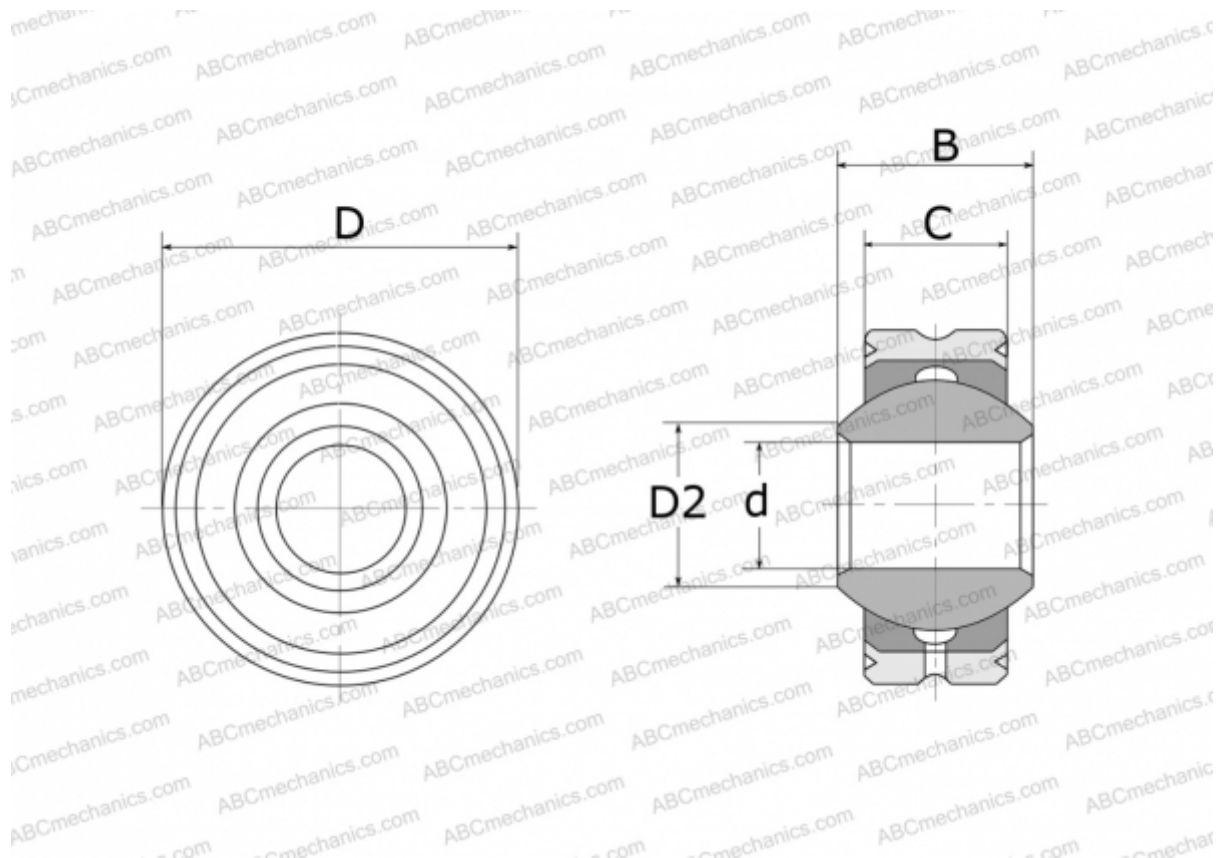

GLXS 3 FLURO

Spherical plain bearings

TYPE: Plain bearings, Spherical plain bearings and rod ends, Radial spherical plain bearings, Requiring maintenance, Series GLXS (FLURO)

Technical specification

DIMENSIONS, MM

d	3,000
D	12,000
D2	5,100
B	6,000
C	4,500

WEIGHT, KG 0,004

MANUFACTURER [FLURO](#)