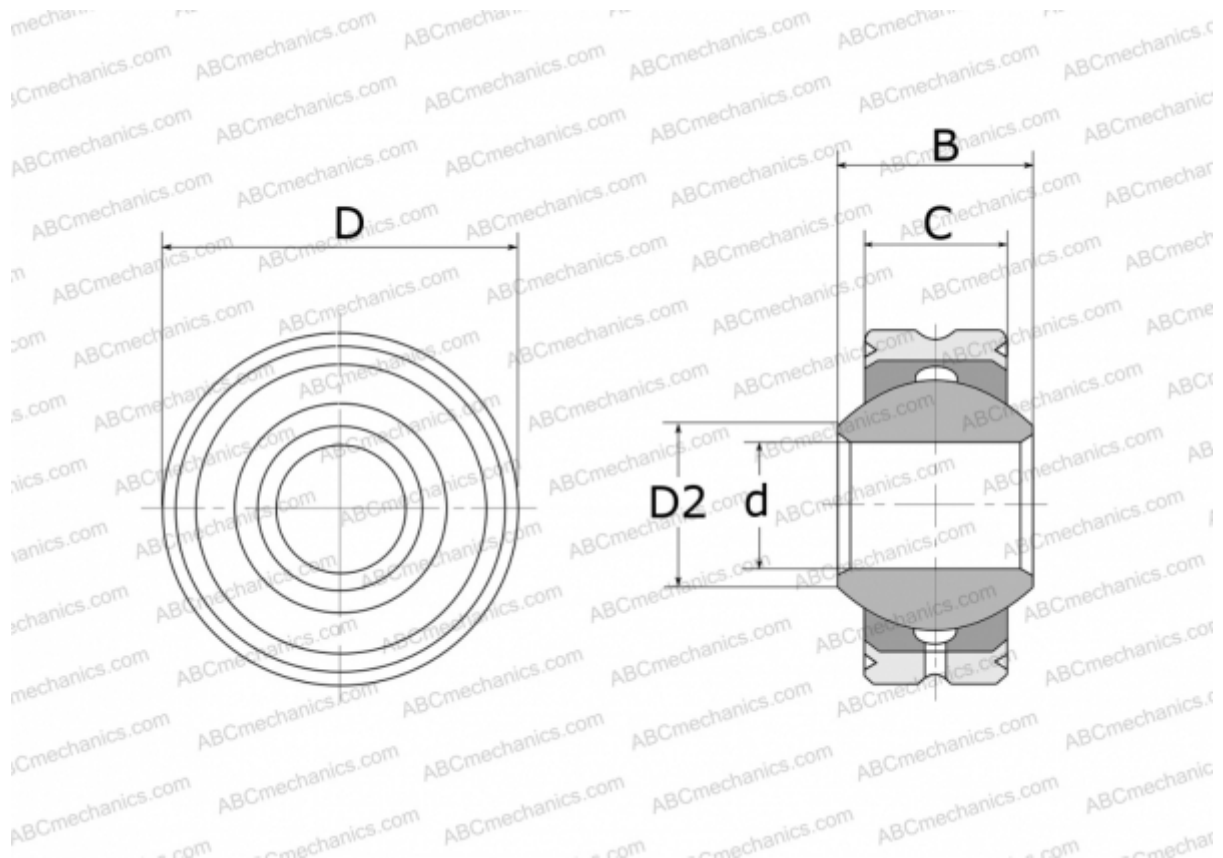

GLXS 4 FLURO

Spherical plain bearings

TYPE: Plain bearings, Spherical plain bearings and rod ends, Radial spherical plain bearings, Requiring maintenance, Series GLXS (FLURO)

Technical specification

DIMENSIONS, MM

d	4,000
D	14,000
D2	6,500
B	7,000
C	5,250

WEIGHT, KG 0,006

MANUFACTURER [FLURO](#)