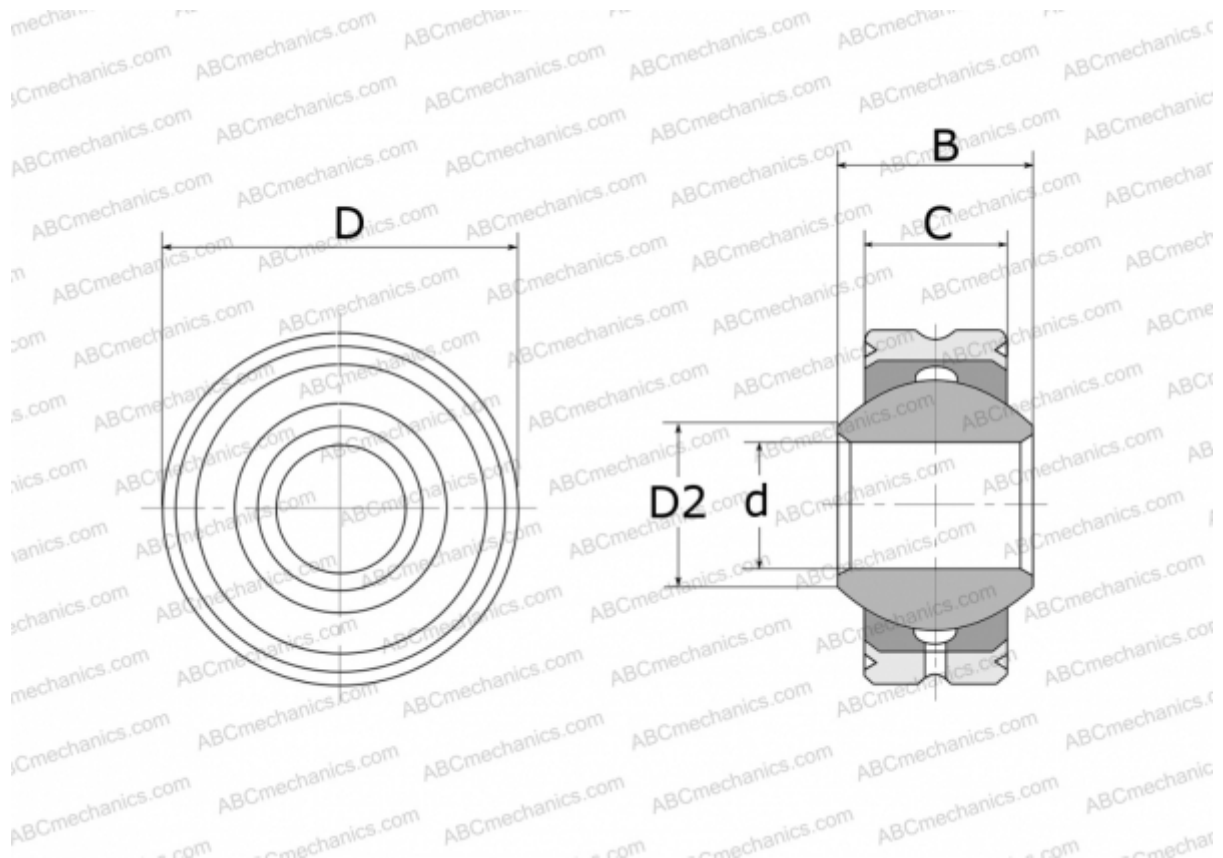

GLXS 5 FLURO

Spherical plain bearings

TYPE: Plain bearings, Spherical plain bearings and rod ends, Radial spherical plain bearings, Requiring maintenance, Series GLXS (FLURO)

Technical specification

DIMENSIONS, MM

| | |
|----|--------|
| d | 5,000 |
| D | 16,000 |
| D2 | 7,700 |
| B | 8,000 |
| C | 6,000 |

WEIGHT, KG 0,008

MANUFACTURER [FLURO](#)