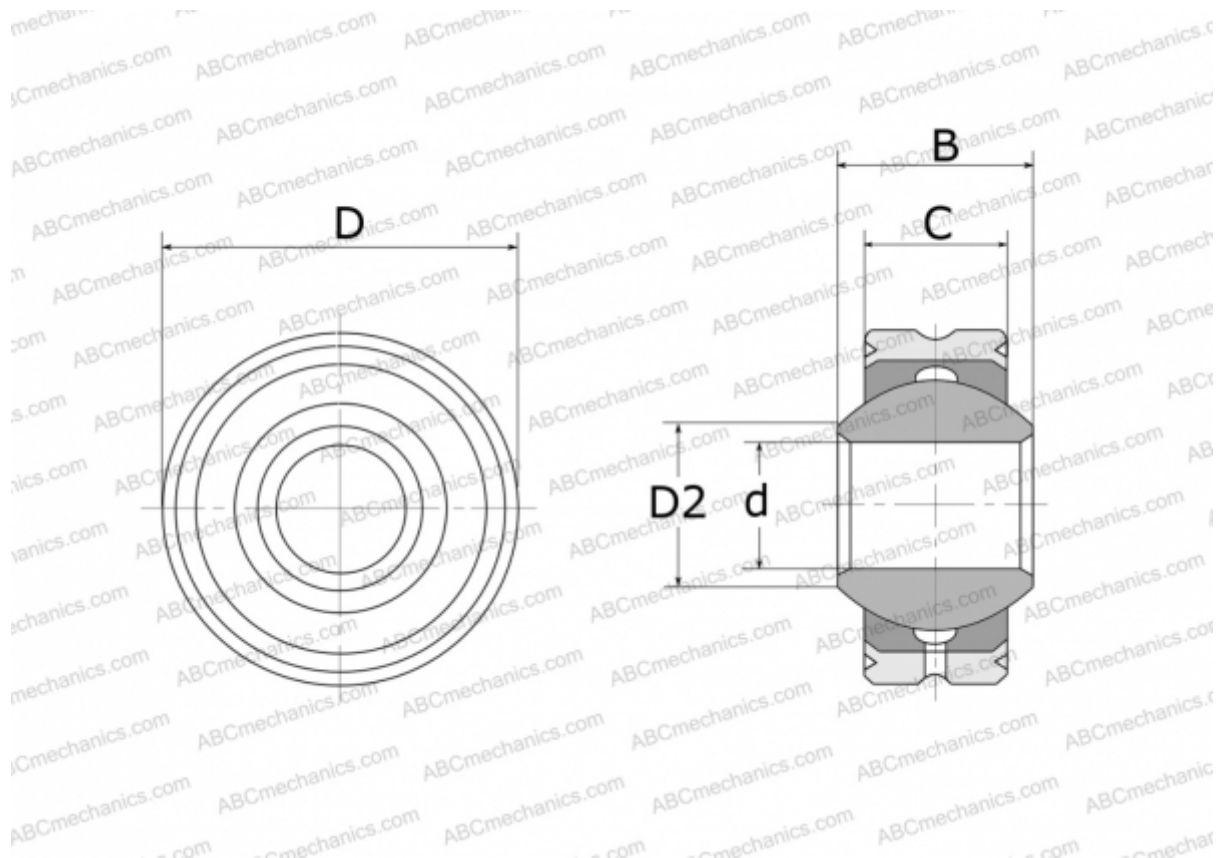

GLXS 6 FLURO

Spherical plain bearings

TYPE: Plain bearings, Spherical plain bearings and rod ends, Radial spherical plain bearings, Requiring maintenance, Series GLXS (FLURO)

Technical specification

DIMENSIONS, MM

| | |
|----|--------|
| d | 6,000 |
| D | 18,000 |
| D2 | 8,900 |
| B | 9,000 |
| C | 6,750 |

WEIGHT, KG 0,012

MANUFACTURER [FLURO](#)