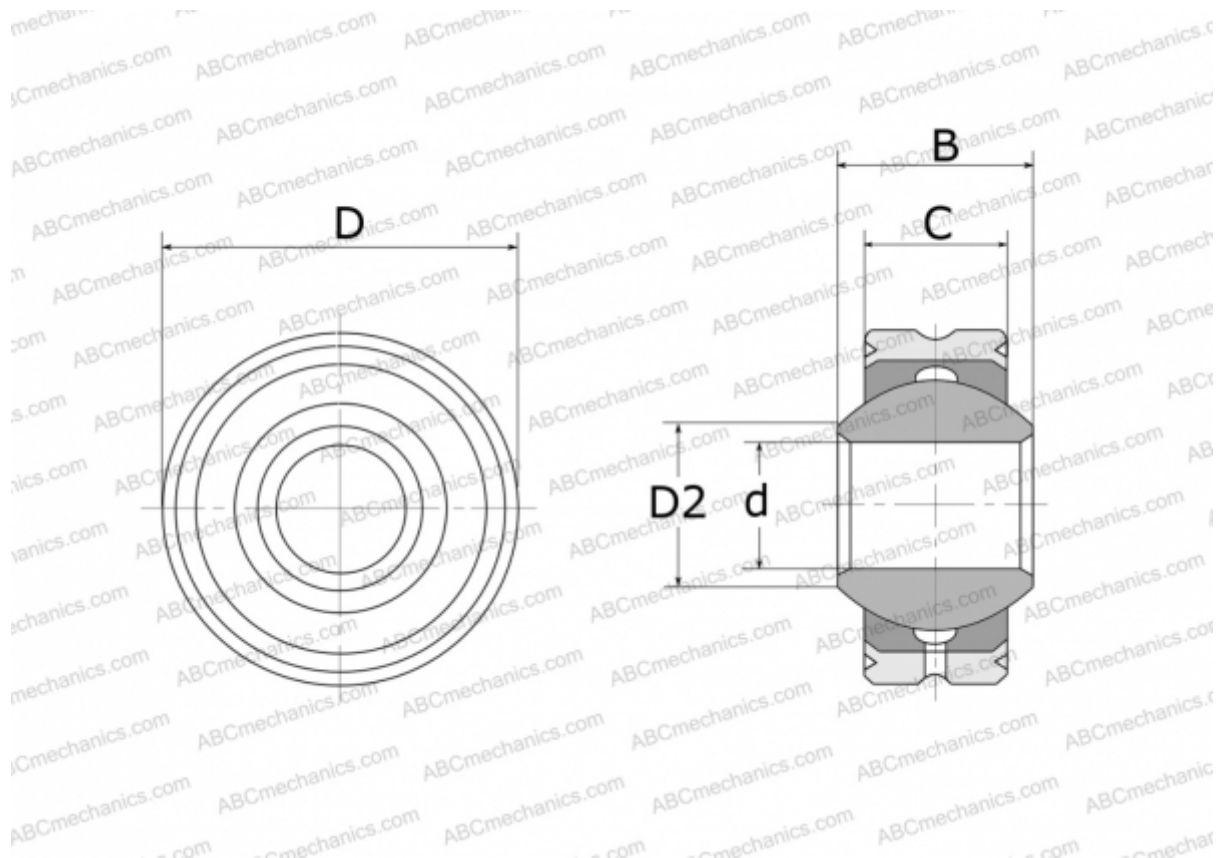

GLXS 8 FLURO

Spherical plain bearings

TYPE: Plain bearings, Spherical plain bearings and rod ends, Radial spherical plain bearings, Requiring maintenance, Series GLXS (FLURO)

Technical specification

DIMENSIONS, MM

d	8,000
D	22,000
D2	10,400
B	12,000
C	9,000

WEIGHT, KG 0,023

MANUFACTURER [FLURO](#)