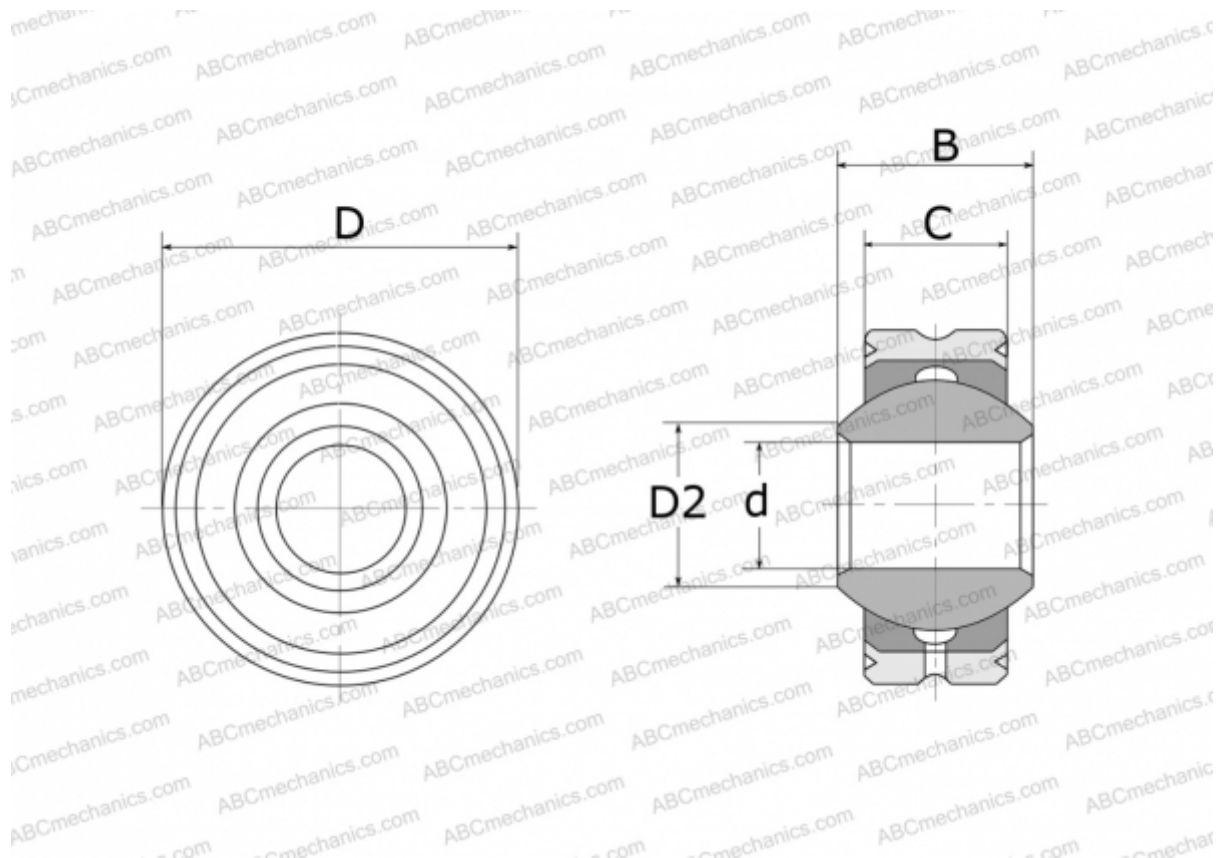

## GLXS 10 FLURO

Spherical plain bearings

TYPE: Plain bearings, Spherical plain bearings and rod ends, Radial spherical plain bearings, Requiring maintenance, Series GLXS (FLURO)

### Technical specification

#### DIMENSIONS, MM

d	10,000
D	26,000
D2	12,900
B	14,000
C	10,500

**WEIGHT, KG** 0,038

**MANUFACTURER** [FLURO](#)