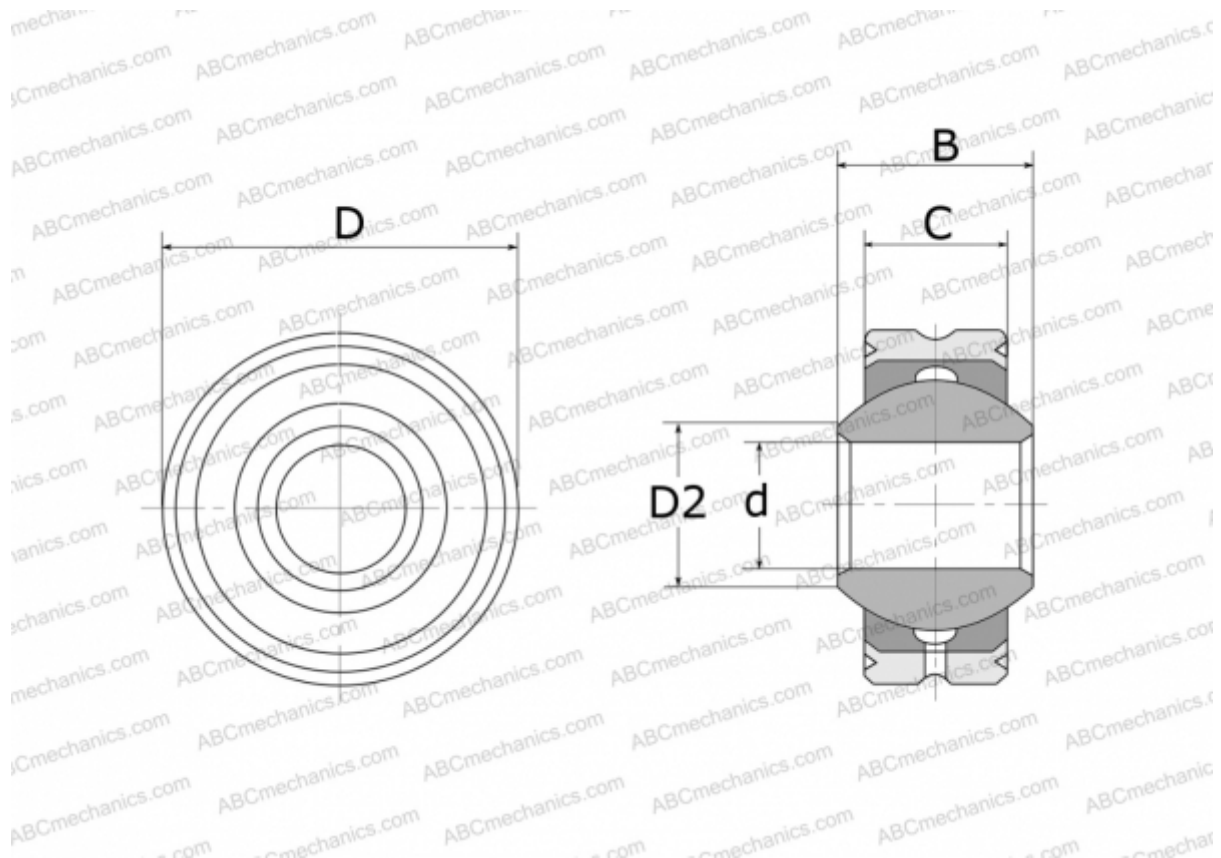

GLXS 12 FLURO

Spherical plain bearings

TYPE: Plain bearings, Spherical plain bearings and rod ends, Radial spherical plain bearings, Requiring maintenance, Series GLXS (FLURO)

Technical specification

DIMENSIONS, MM

d	12,000
D	30,000
D2	15,400
B	16,000
C	12,000

WEIGHT, KG 0,058

MANUFACTURER [FLURO](#)