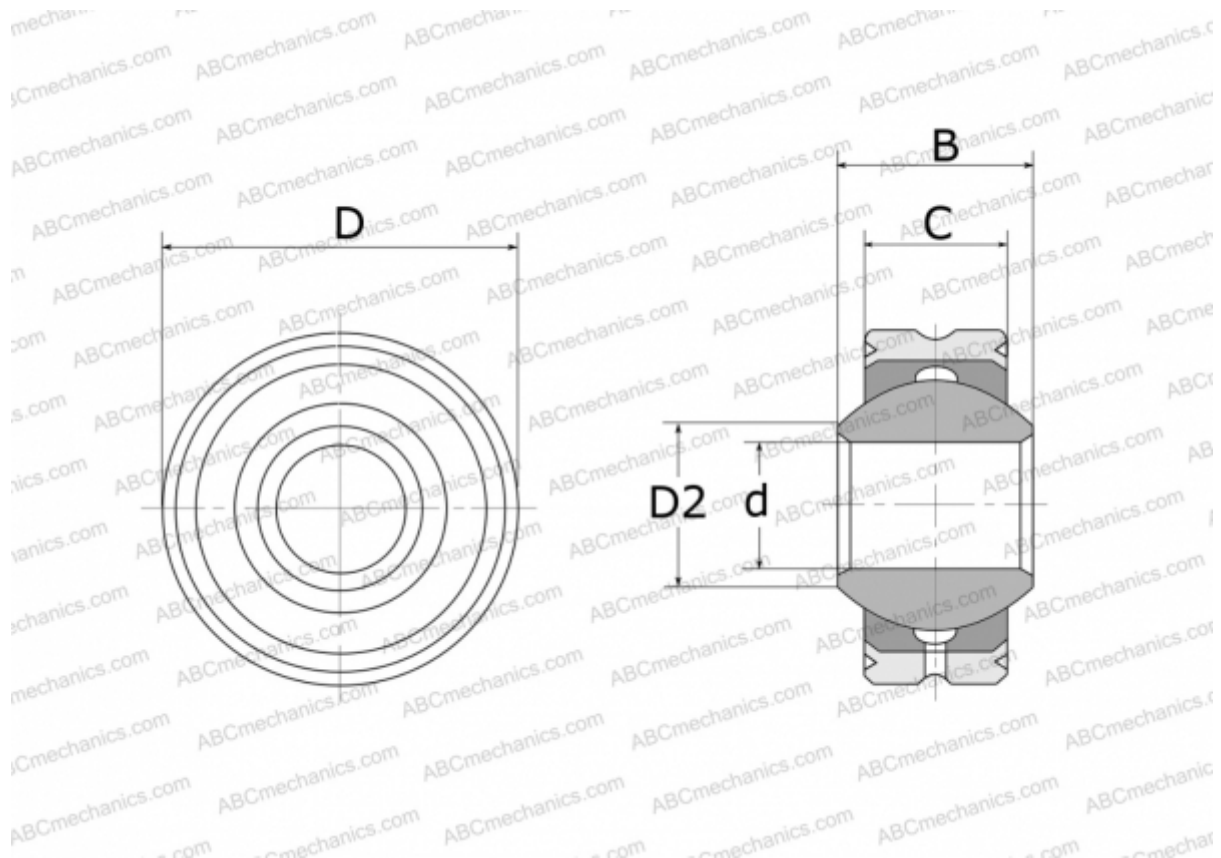

GLXS 14 FLURO

Spherical plain bearings

TYPE: Plain bearings, Spherical plain bearings and rod ends, Radial spherical plain bearings, Requiring maintenance, Series GLXS (FLURO)

Technical specification

DIMENSIONS, MM

d	14,000
D	34,000
D2	16,800
B	19,000
C	13,500

WEIGHT, KG 0,083

MANUFACTURER [FLURO](#)