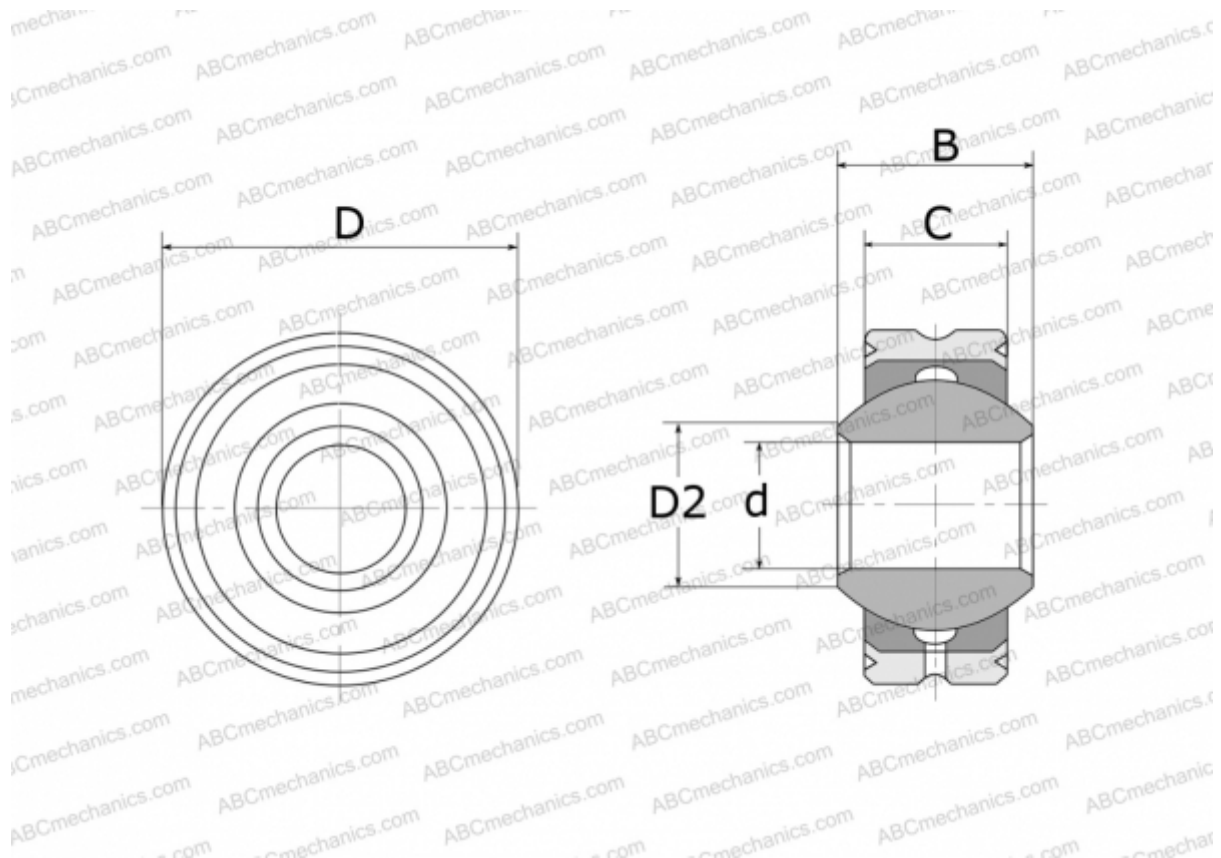

## GLXS 20 FLURO

Spherical plain bearings

TYPE: Plain bearings, Spherical plain bearings and rod ends, Radial spherical plain bearings, Requiring maintenance, Series GLXS (FLURO)

### Technical specification

#### DIMENSIONS, MM

d	20,000
D	46,000
D2	24,300
B	25,000
C	18,000

**WEIGHT, KG** 0,200

**MANUFACTURER** [FLURO](#)