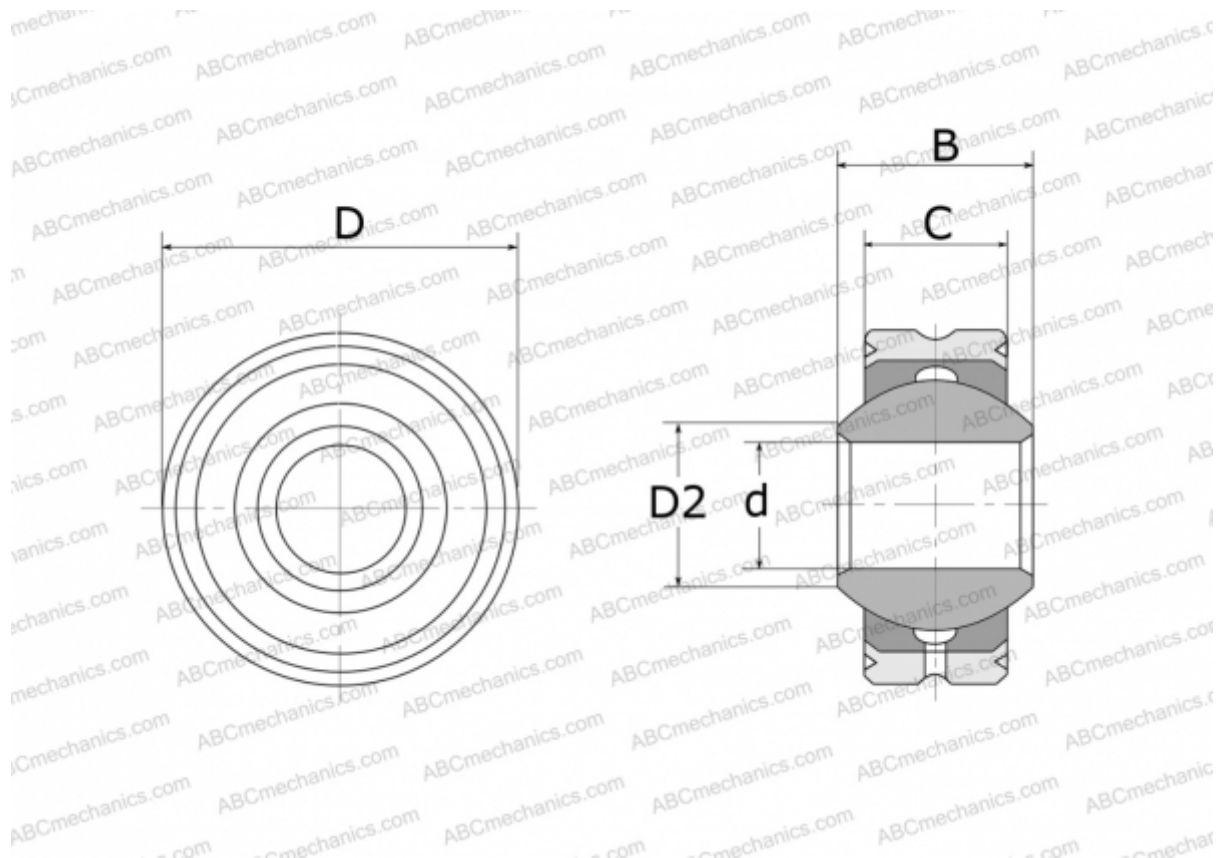

GLXS 22 FLURO

Spherical plain bearings

TYPE: Plain bearings, Spherical plain bearings and rod ends, Radial spherical plain bearings, Requiring maintenance, Series GLXS (FLURO)

Technical specification

DIMENSIONS, MM

| | |
|----|--------|
| d | 22,000 |
| D | 50,000 |
| D2 | 25,800 |
| B | 28,000 |
| C | 20,000 |

WEIGHT, KG 0,270

MANUFACTURER [FLURO](#)