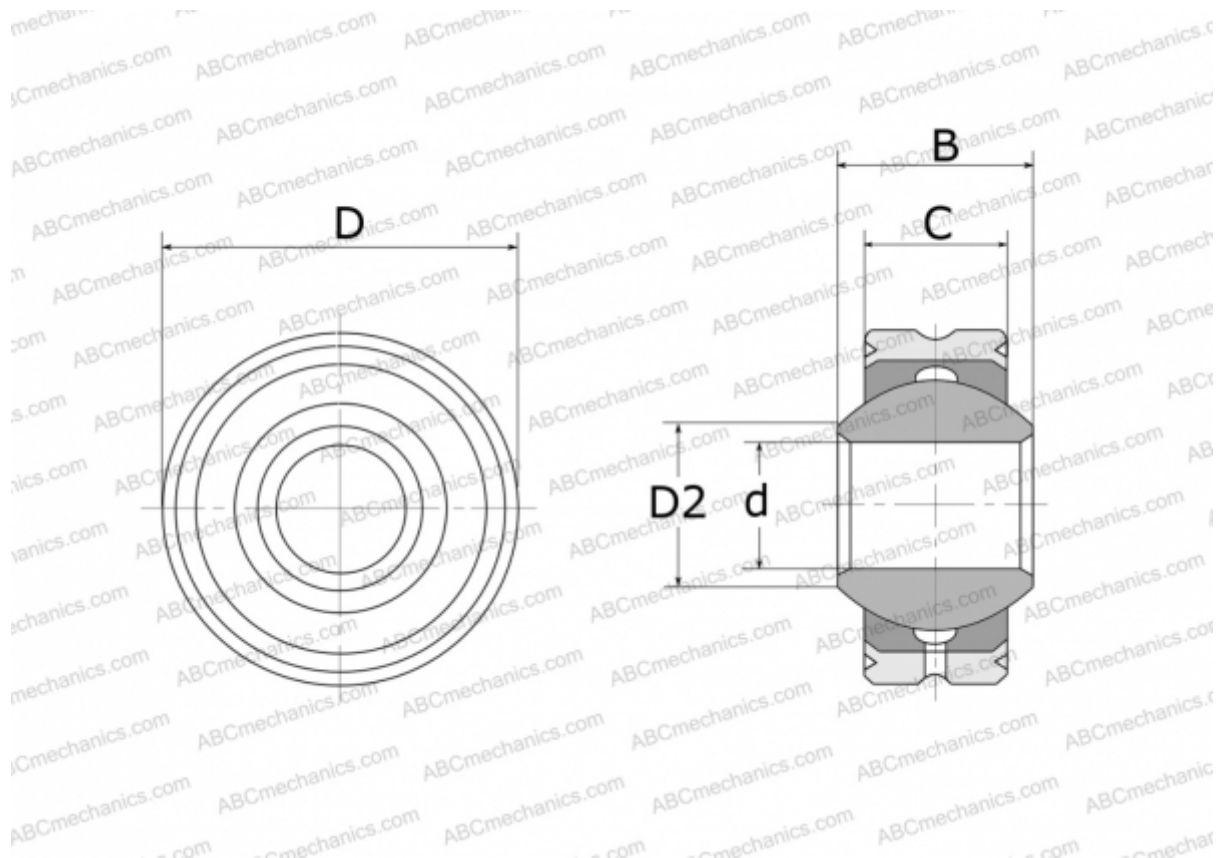

GLXS 25 FLURO

Spherical plain bearings

TYPE: Plain bearings, Spherical plain bearings and rod ends, Radial spherical plain bearings, Requiring maintenance, Series GLXS (FLURO)

Technical specification

DIMENSIONS, MM

d	25,000
D	56,000
D2	29,600
B	31,000
C	22,000

WEIGHT, KG 0,375

MANUFACTURER [FLURO](#)