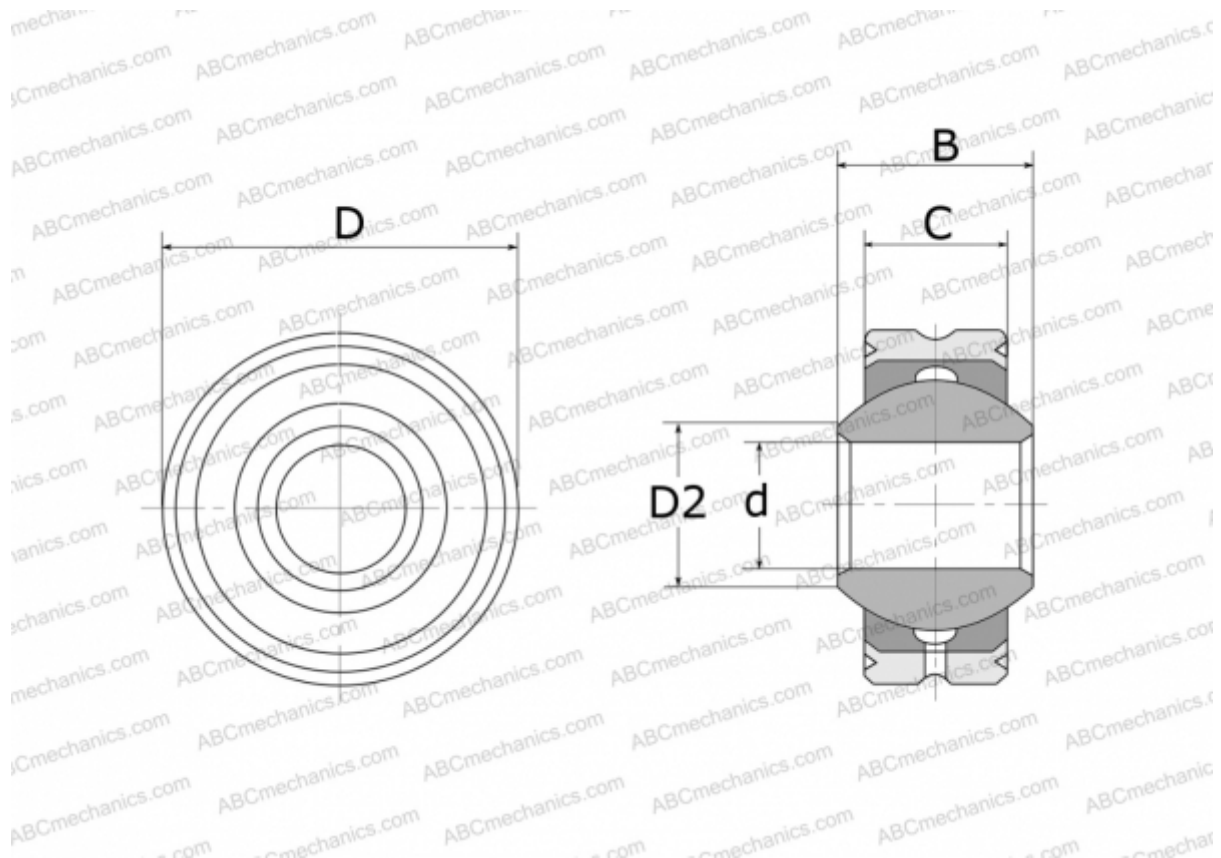

## GLXS 30 FLURO

Spherical plain bearings

TYPE: Plain bearings, Spherical plain bearings and rod ends, Radial spherical plain bearings, Requiring maintenance, Series GLXS (FLURO)

### Technical specification

#### DIMENSIONS, MM

d	30,000
D	66,000
D2	34,800
B	37,000
C	25,000

**WEIGHT, KG** 0,540

**MANUFACTURER** [FLURO](#)