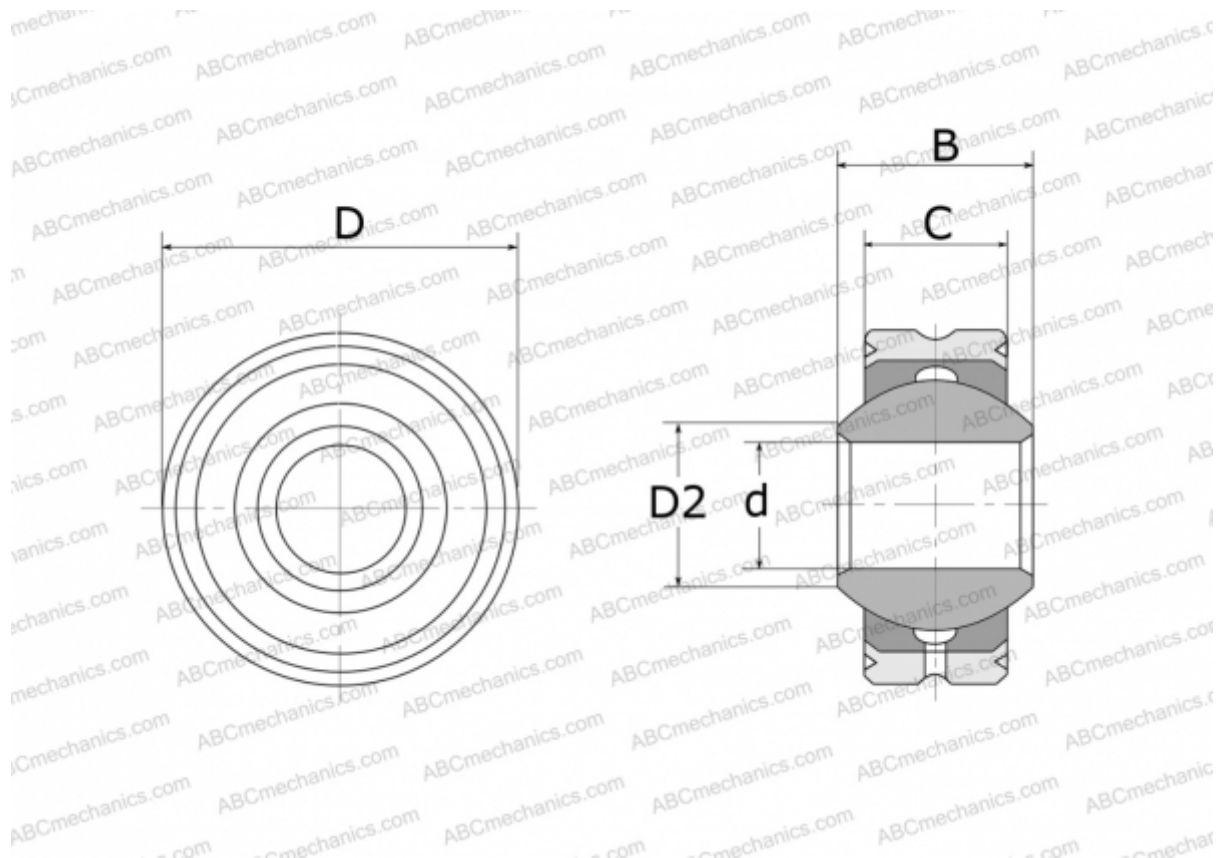

## GLXS 40 FLURO

Spherical plain bearings

TYPE: Plain bearings, Spherical plain bearings and rod ends, Radial spherical plain bearings, Requiring maintenance, Series GLXS (FLURO)

### Technical specification

#### DIMENSIONS, MM

d	40,000
D	87,000
D2	44,200
B	49,000
C	35,000

**WEIGHT, KG** 1,400

**MANUFACTURER** [FLURO](#)