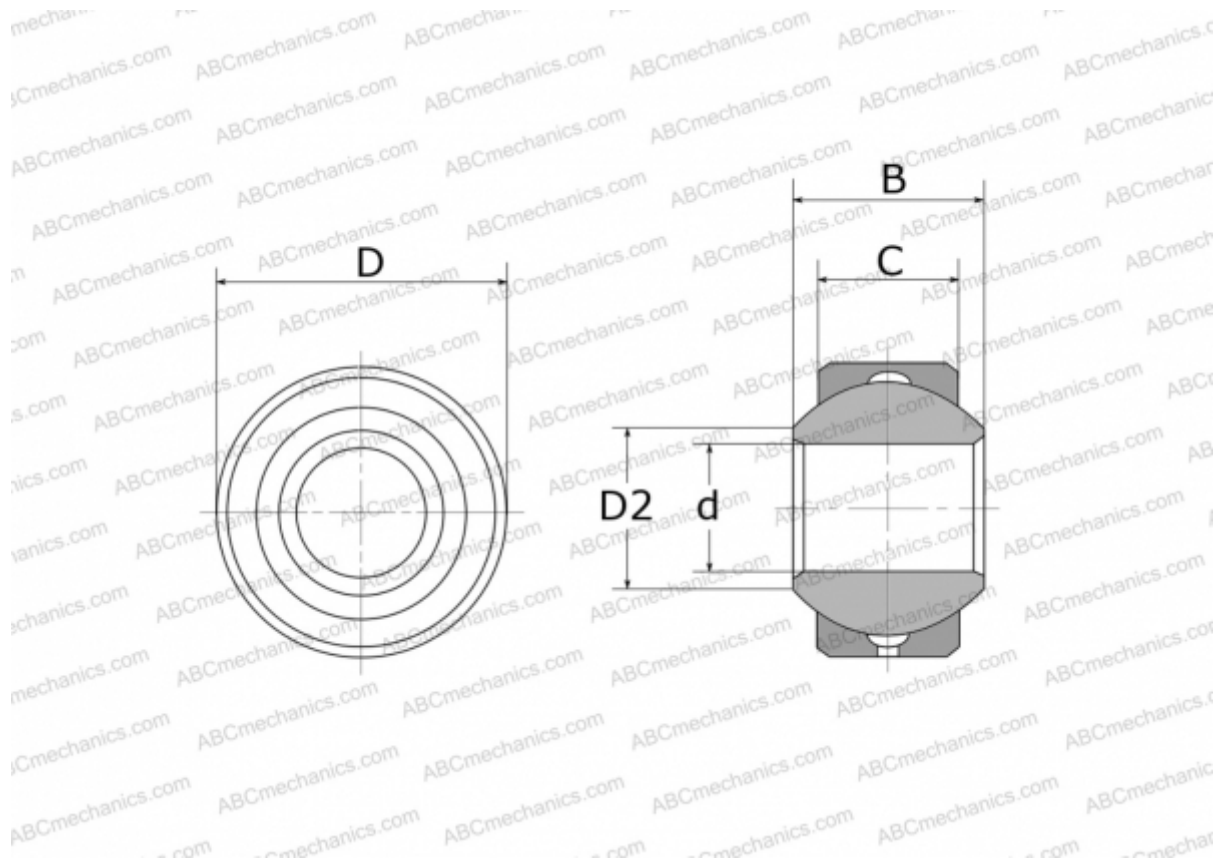

GXS 2 FLURO

Spherical plain bearings

TYPE: Plain bearings, Spherical plain bearings and rod ends, Radial spherical plain bearings, Requiring maintenance, Series GXS (FLURO)

Technical specification

DIMENSIONS, MM

d	2,000
D	6,500
D2	2,600
B	4,500
C	3,600

MANUFACTURER [FLURO](#)