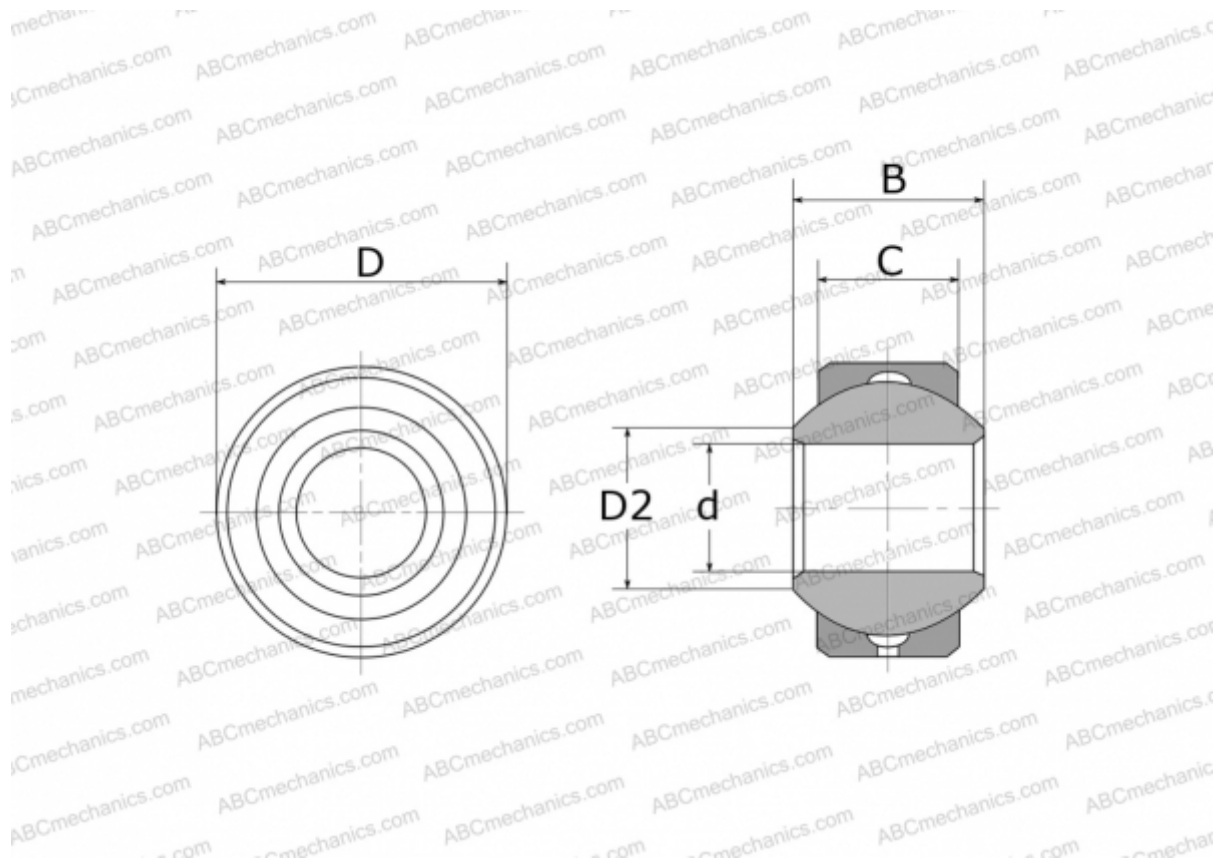

GXS 3 FLURO

Spherical plain bearings

TYPE: Plain bearings, Spherical plain bearings and rod ends, Radial spherical plain bearings, Requiring maintenance, Series GXS (FLURO)

Technical specification

DIMENSIONS, MM

d	3,000
D	9,000
D2	5,100
B	6,000
C	4,500

WEIGHT, KG 0,004

MANUFACTURER [FLURO](#)