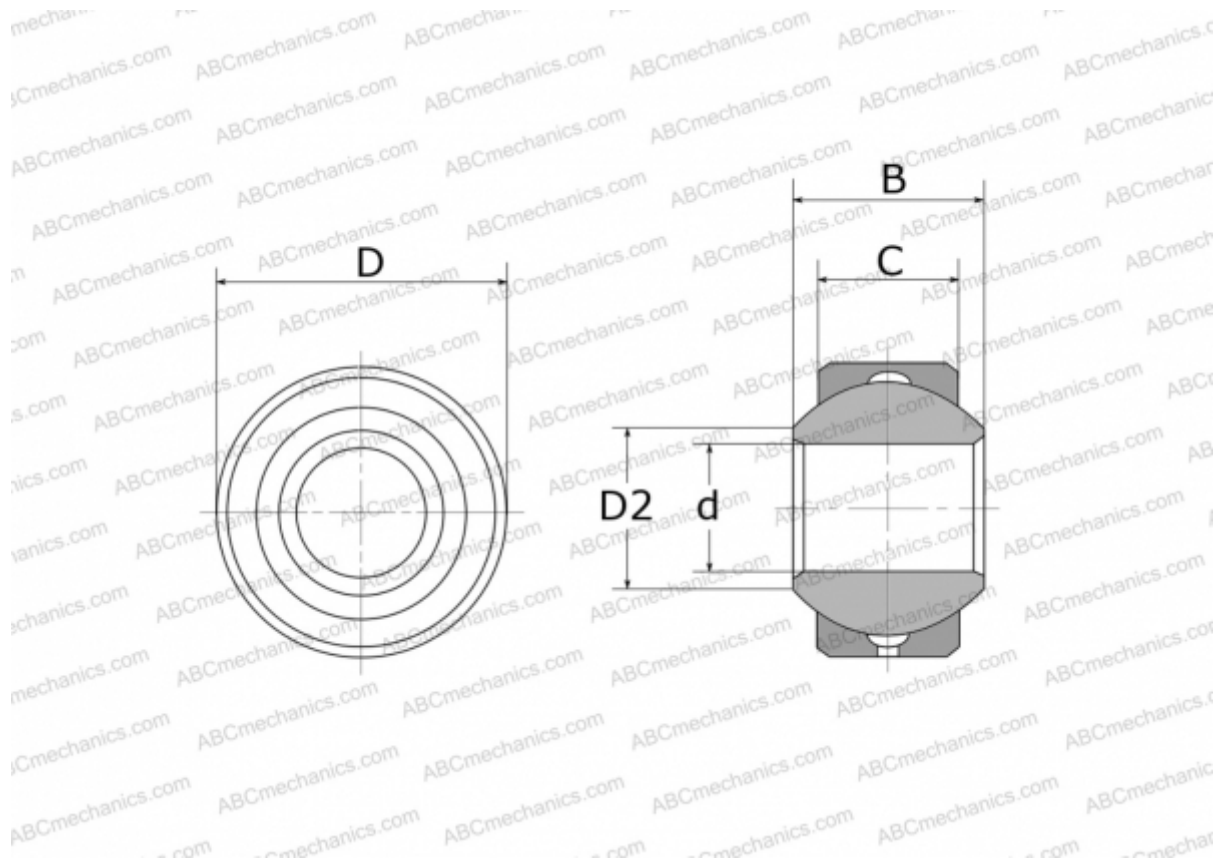

GXS 4 FLURO

Spherical plain bearings

TYPE: Plain bearings, Spherical plain bearings and rod ends, Radial spherical plain bearings, Requiring maintenance, Series GXS (FLURO)

Technical specification

DIMENSIONS, MM

d	4,000
D	12,000
D2	6,500
B	7,000
C	5,250

MANUFACTURER [FLURO](#)