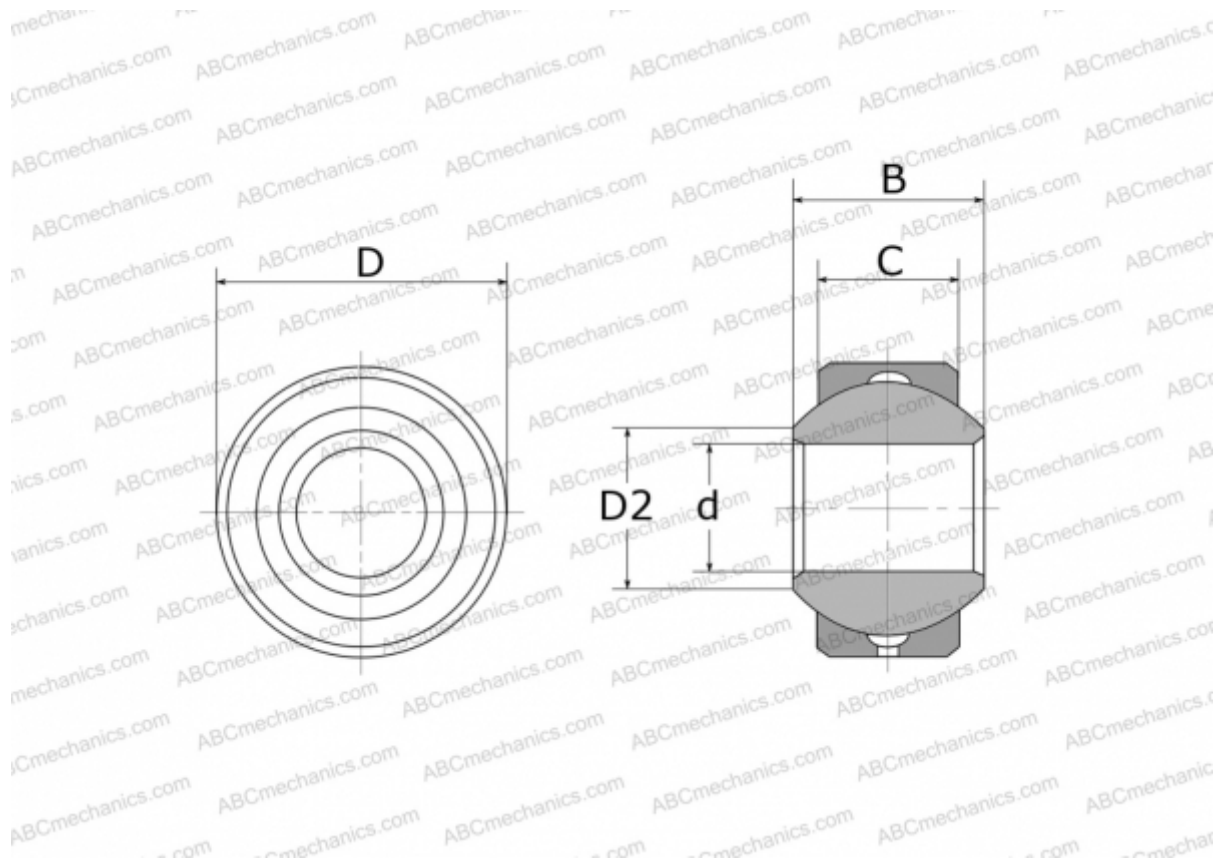

GXS 5 FLURO

Spherical plain bearings

TYPE: Plain bearings, Spherical plain bearings and rod ends, Radial spherical plain bearings, Requiring maintenance, Series GXS (FLURO)

Technical specification

DIMENSIONS, MM

d	5,000
D	13,000
D2	7,700
B	8,000
C	6,000

MANUFACTURER [FLURO](#)