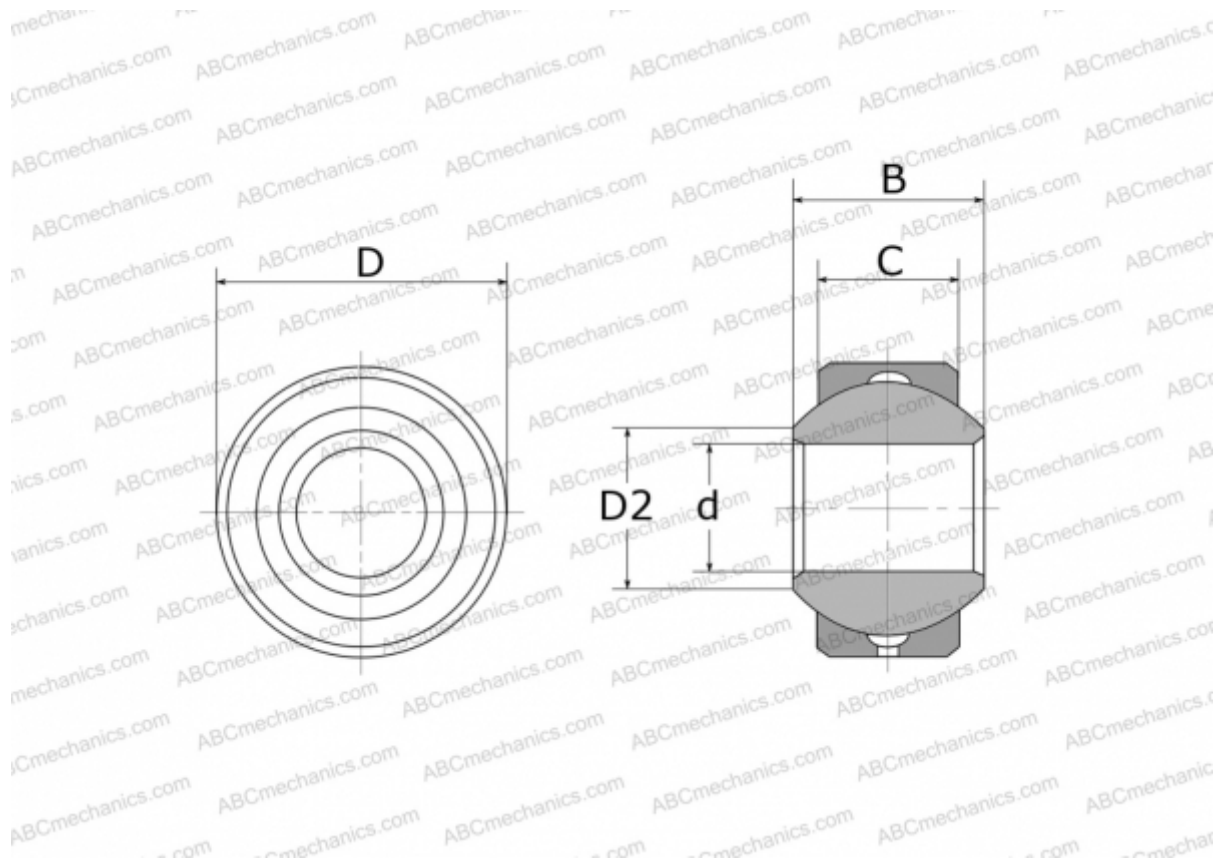

GXS 6 FLURO

Spherical plain bearings

TYPE: Plain bearings, Spherical plain bearings and rod ends, Radial spherical plain bearings, Requiring maintenance, Series GXS (FLURO)

Technical specification

DIMENSIONS, MM