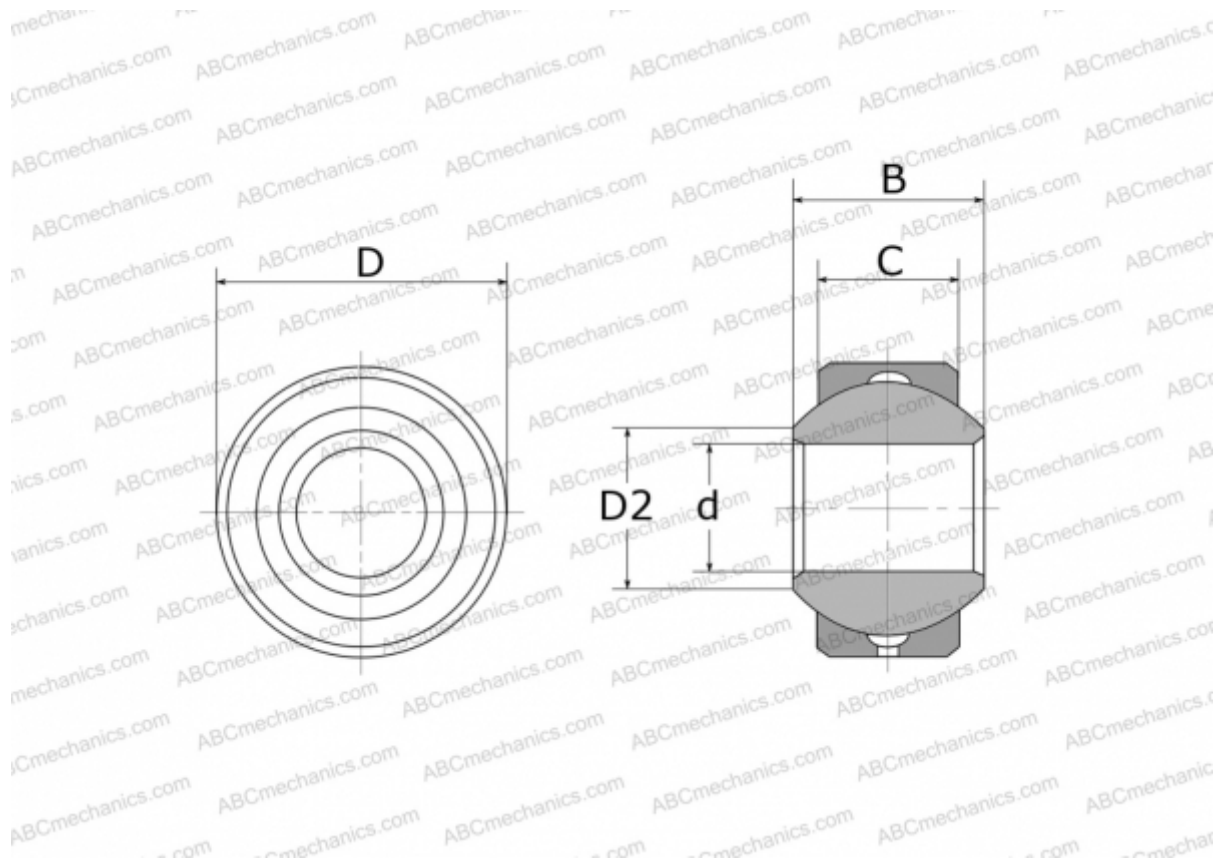

## GXS 6.16 FLURO

Spherical plain bearings

TYPE: Plain bearings, Spherical plain bearings and rod ends, Radial spherical plain bearings, Requiring maintenance, Series GXS (FLURO)

### Technical specification

#### DIMENSIONS, MM

d	6,000
D	16,000
D2	8,900
B	9,000
C	6,750

**MANUFACTURER** [FLURO](#)