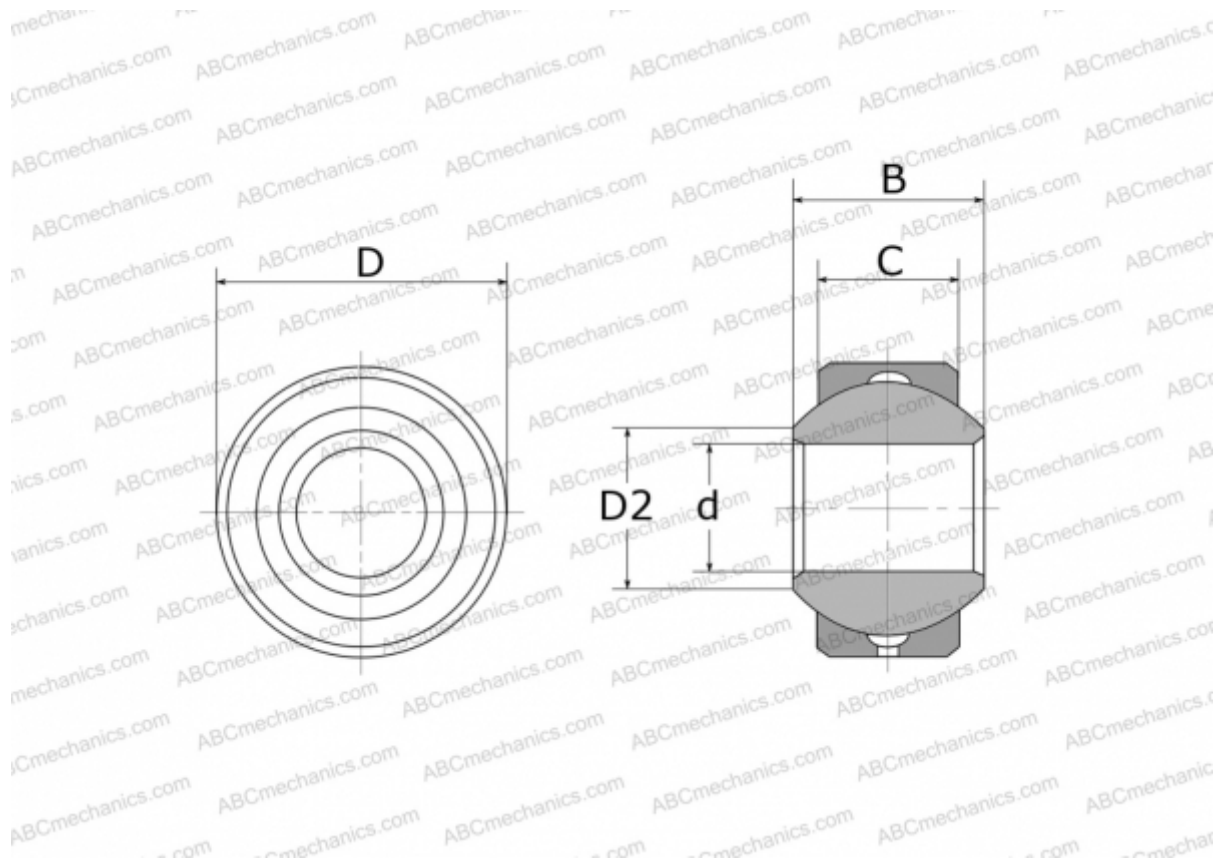

## GXS 8 FLURO

Spherical plain bearings

TYPE: Plain bearings, Spherical plain bearings and rod ends, Radial spherical plain bearings, Requiring maintenance, Series GXS (FLURO)

### Technical specification

#### DIMENSIONS, MM

d	8,000
D	18,000
D2	10,400
B	12,000
C	9,000

**MANUFACTURER** [FLURO](#)