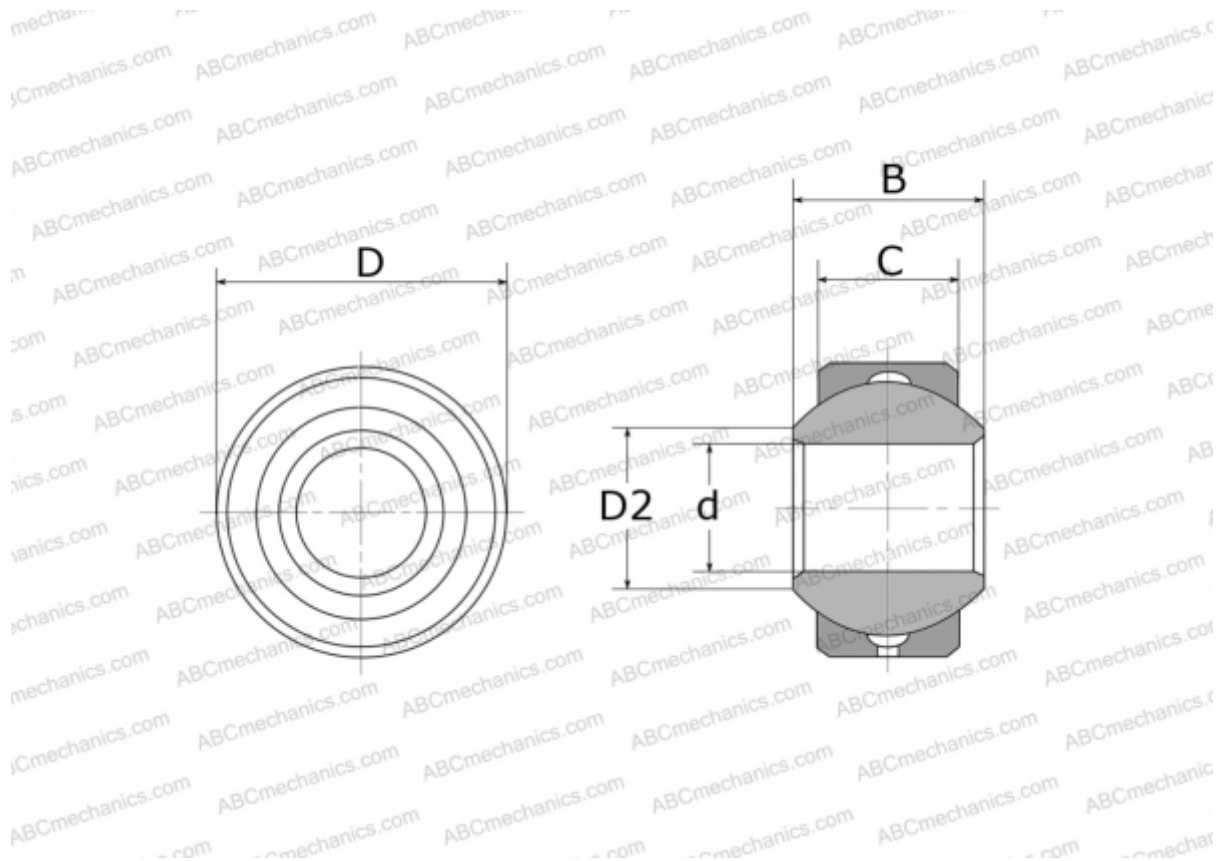

GXS 8.19 FLURO

Spherical plain bearings

TYPE: Plain bearings, Spherical plain bearings and rod ends, Radial spherical plain bearings, Requiring maintenance, Series GXS (FLURO)

Technical specification

DIMENSIONS, MM