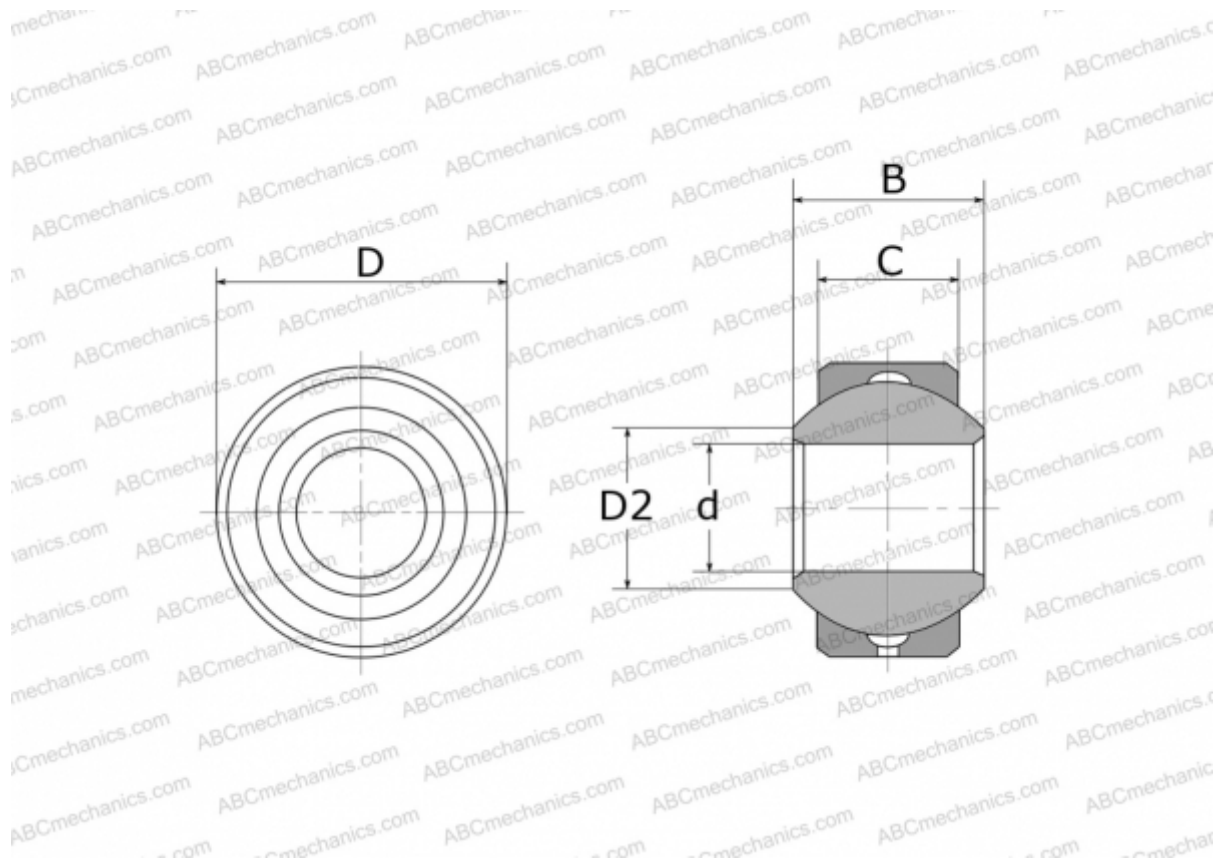

## GXS 10 FLURO

Spherical plain bearings

TYPE: Plain bearings, Spherical plain bearings and rod ends, Radial spherical plain bearings, Requiring maintenance, Series GXS (FLURO)

### Technical specification

#### DIMENSIONS, MM

d	10,000
D	21,000
D2	12,900
B	14,000
C	10,500

**MANUFACTURER** [FLURO](#)