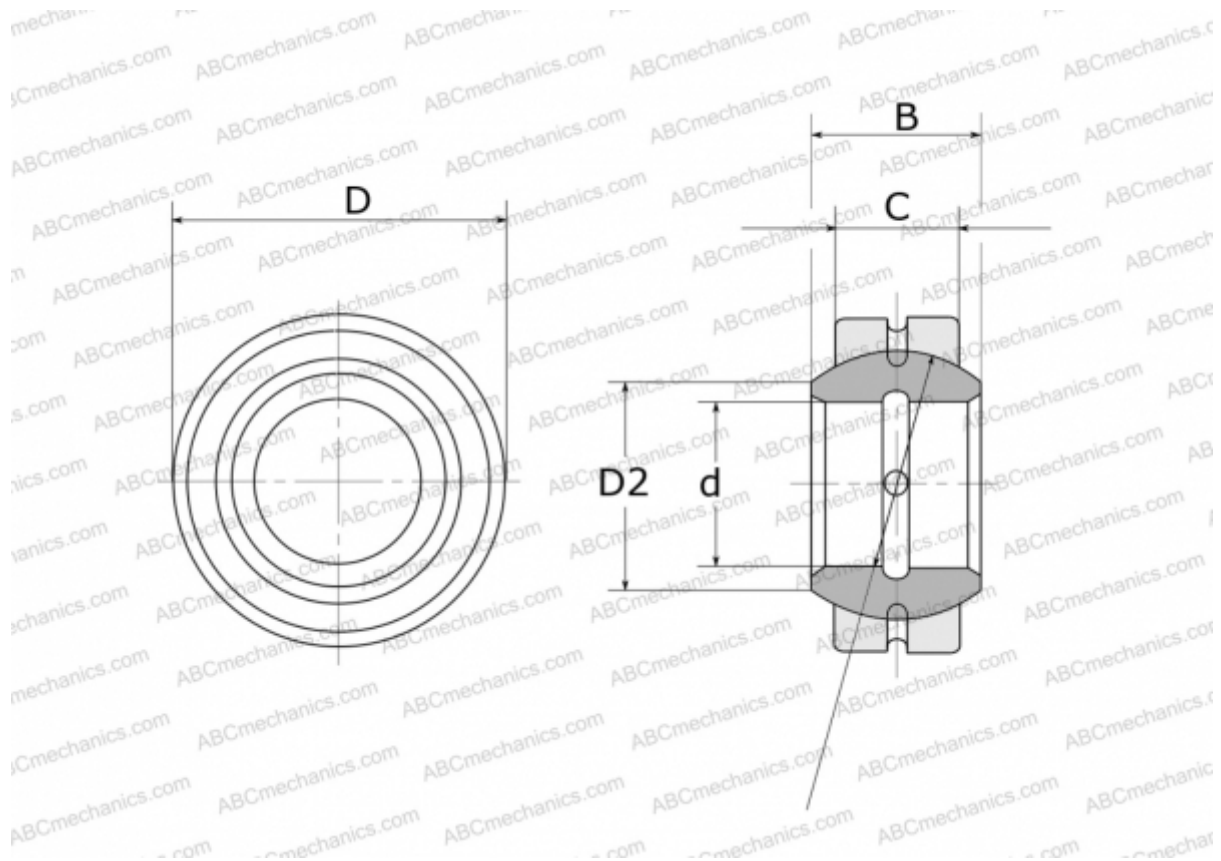

GE 15 E FLURO

Spherical plain bearings

TYPE: Plain bearings, Spherical plain bearings and rod ends, Radial spherical plain bearings, Requiring maintenance, Series GE..E (FLURO)

Technical specification

DIMENSIONS, MM

d	15,000
D	26,000
D2	18,400
B	12,000
f	22,000
C	9,000

WEIGHT, KG 0,026

MANUFACTURER [FLURO](#)