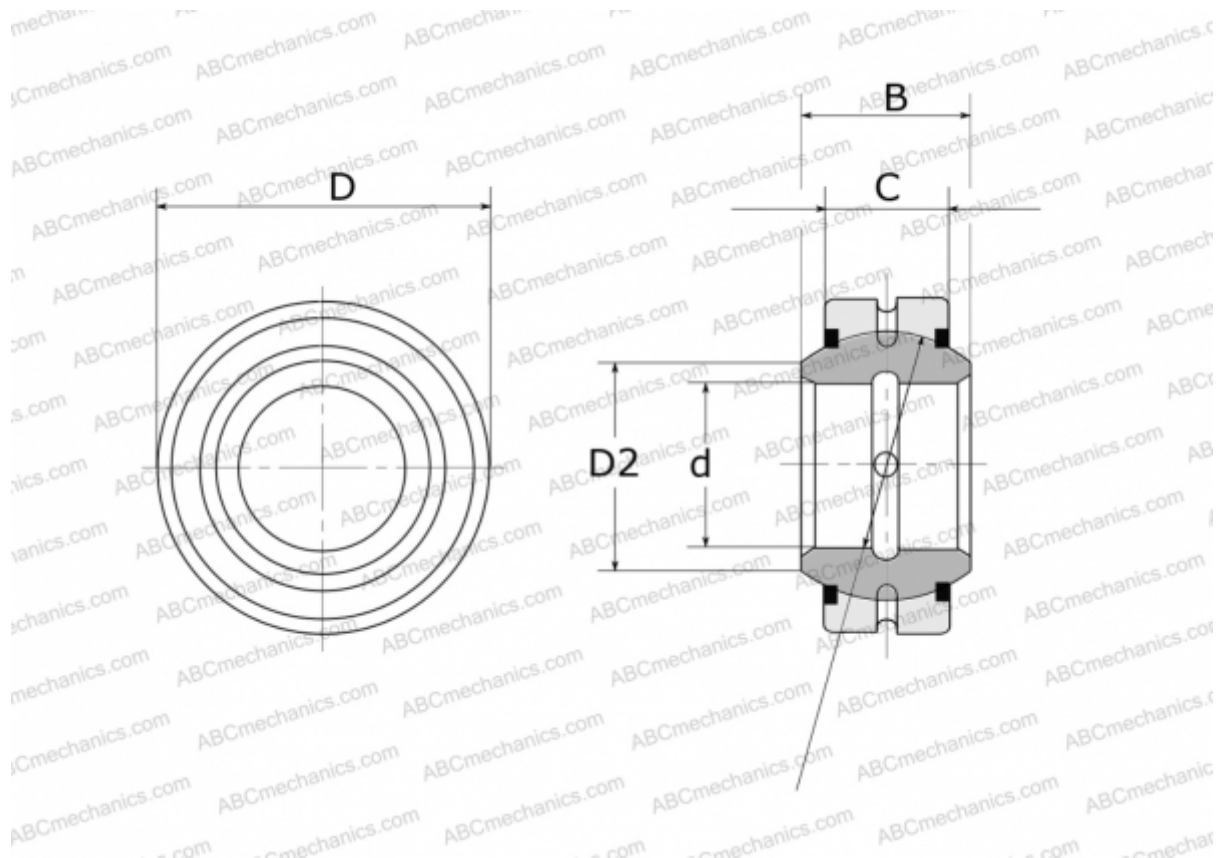

## GE 40 E-2RS FLURO

Spherical plain bearings

TYPE: Plain bearings, Spherical plain bearings and rod ends, Radial spherical plain bearings, Requiring maintenance, Series GE..E-2RS (FLURO)

### Technical specification

#### DIMENSIONS, MM

d	40,000
D	62,000
D2	45,000
B	28,000
f	53,000
C	22,000

**WEIGHT, KG** 0,318

**MANUFACTURER** [FLURO](#)