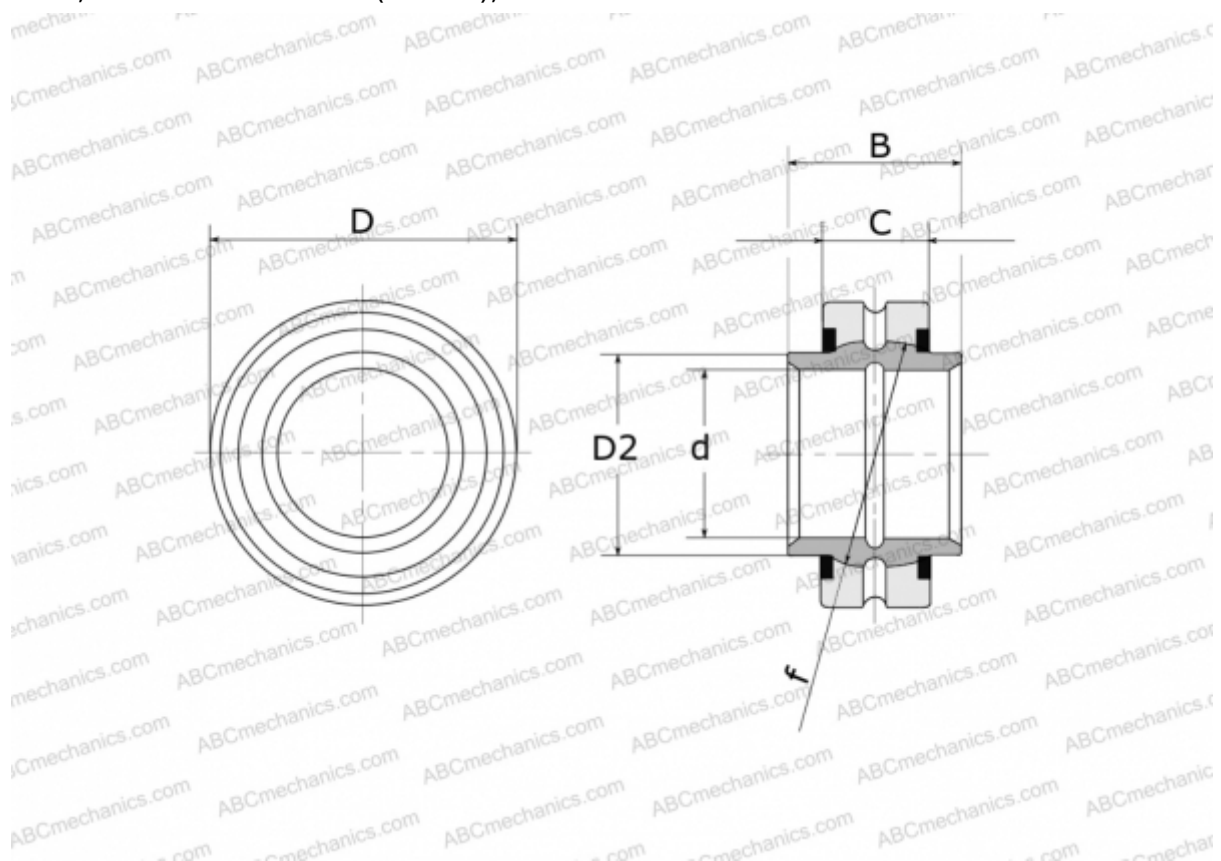

GE 25 HO-2RS FLURO

Spherical plain bearings

TYPE: Plain bearings, Spherical plain bearings and rod ends, Radial spherical plain bearings, Requiring maintenance, Series GE..-HO-2RS (FLURO), contact seals on both side

Technical specification

DIMENSIONS, MM

d	25,000
D	42,000
D2	29,000
B	29,000
f	35,500
C	16,000

MANUFACTURER [FLURO](#)