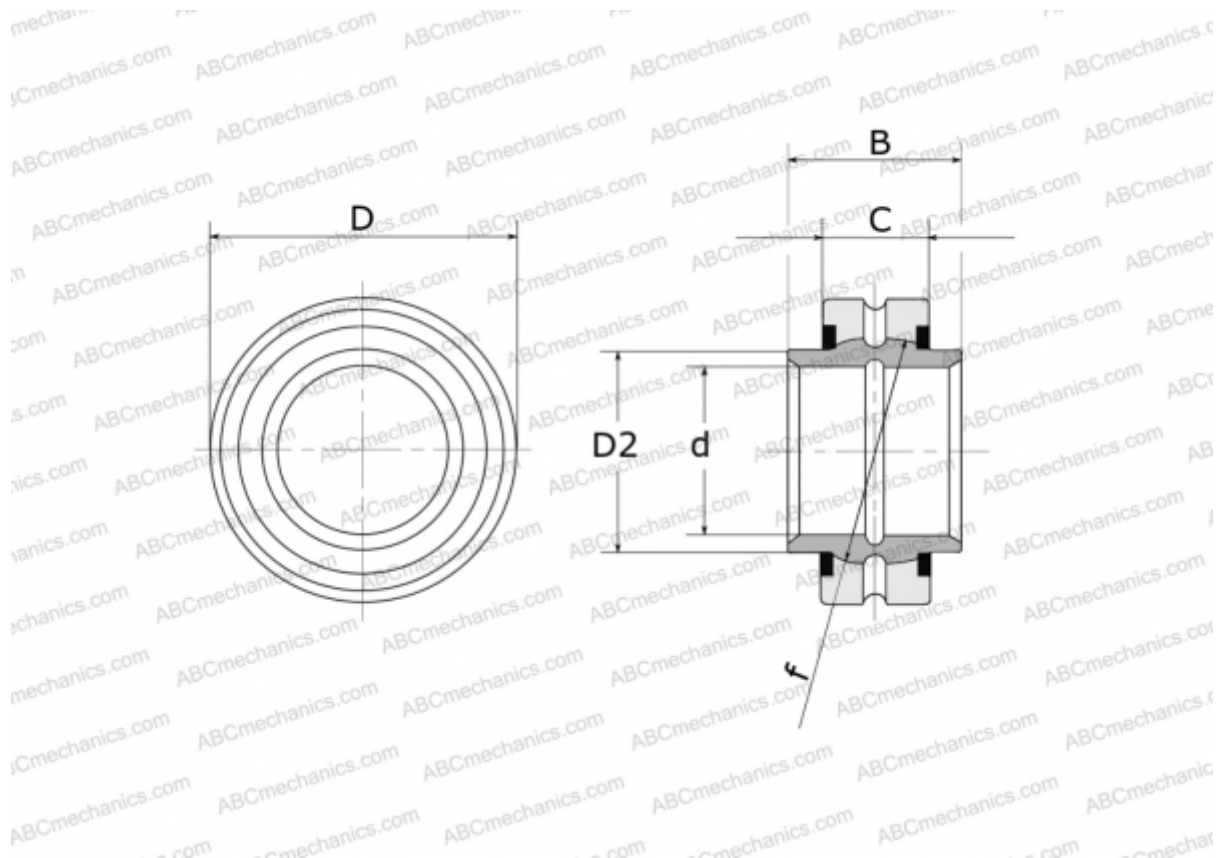

GE 35 HO-2RS FLURO

Spherical plain bearings

TYPE: Plain bearings, Spherical plain bearings and rod ends, Radial spherical plain bearings, Requiring maintenance, Series GE...HO-2RS (FLURO), contact seals on both side

Technical specification

DIMENSIONS, MM

d	35,000
D	55,000
D2	40,000
B	35,000
f	47,000
C	20,000

MANUFACTURER [FLURO](#)